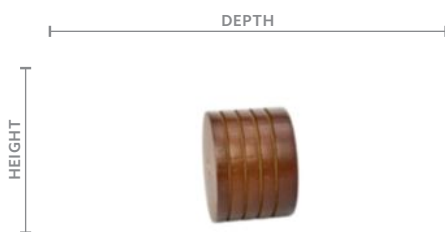

## Wood Trends™ Collection Inside Mount Socket

Shown in Coffee. Available in all colors.

### Available Sizes & Dimensions

**1 3/8" INSIDE MOUNT SOCKET**  
1 5/16" D x 1 13/16" H x 1 13/16" W