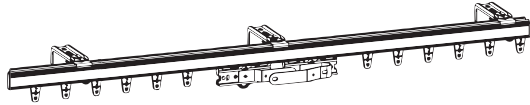

Architrac® Series 94003 Assembled Set

TRACK STYLE

DIMENSIONS

Track Overview

- Assembled sets includes all necessary components
- Most versatile baton/hand draw track
- Heavy duty, wheeled (Ripplefold™) or ball bearing (pleated) carriers
- Can be curved or bent
- Wall or ceiling mount available
- Fiberglass, steel or PVC baton attached to the lead master carrier is recommended for traversing the draperies.

Maximum track lengths and maximum fabric weights do not apply to curved tracks. Send complete specifications to customer service for feasibility.

Bracket Spacing

Place bracket at each end, place next bracket a maximum of 24" from first, then place remaining brackets at 48" intervals over the remainder of the track. Spacing may need to be shortened for heavier draperies.