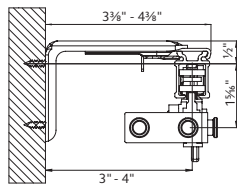

Architrac® Series 94003 Assembled Set

TRACK STYLE

DIMENSIONS

Track Overview

- Assembled sets includes all necessary components
- Most versatile baton/hand draw track
- Heavy duty, wheeled (Ripplefold™) or ball bearing (pleated) carriers
- Can be curved or bent
- Wall or ceiling mount available
- Fiberglass, steel or PVC baton attached to the lead master carrier is recommended for traversing the draperies.

Available Colors

White
94373025

Gray
94373090

Bronze
94373064

Black
94373059

Available Draw Types

Hand

Baton

Specifications

PROFILE	DESCRIPTION	MATERIAL	HEADING STYLE	MOUNT	DRAW	MAX. TRACK SET LENGTH (FT.)	MAX. FABRIC WEIGHT (LBS.)	LBS. PER FT.
	94003 Cubicle Hand/Baton Draw can be angular bent using 12" radius or circular curved	Extruded of 0.050" 6063T5 aluminum alloy powder coat paint	Pleated, Ripplefold™	Ceiling, Wall, Recessed	One-Way	20	80	4
					Two-Way	40	160	4

Maximum track lengths and maximum fabric weights do not apply to curved tracks. Send complete specifications to customer service for feasibility.

Bracket Spacing

Place bracket at each end, place next bracket a maximum of 24" from first, then place remaining brackets at 48" intervals over the remainder of the track. Spacing may need to be shortened for heavier draperies.

Installation

Install according to instructions.

WALL MOUNT

CEILING MOUNT

Bend Styles

All bends must include returns except corner with 90° bend.