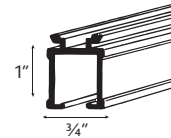

Architrac® Series 94003 Assembled Set

TRACK STYLE

DIMENSIONS

Track Overview

- Assembled sets includes all necessary components
- Most versatile baton/hand draw track
- Heavy duty, wheeled (Ripplefold™) or ball bearing (pleated) carriers
- Can be curved or bent
- Wall or ceiling mount available
- Fiberglass, steel or PVC baton attached to the lead master carrier is recommended for traversing the draperies.

Specifications

PROFILE	DESCRIPTION	MATERIAL	HEADING STYLE	MOUNT	DRAW	MAX. TRACK SET LENGTH (FT.)	MAX. FABRIC WEIGHT (LBS.)	LBS. PER FT.
	94003 Cubicle Hand/Baton Draw can be angular bent using 12" radius or circular curved	Extruded of 0.050" 6063T5 aluminum alloy powder coat paint	Pleated, Ripplefold™	Ceiling, Wall, Recessed	One-Way	20	80	4
					Two-Way	40	160	4

Maximum track lengths and maximum fabric weights do not apply to curved tracks. Send complete specifications to customer service for feasibility.

Bracket Spacing

Place bracket at each end, place next bracket a maximum of 24" from first, then place remaining brackets at 48" intervals over the remainder of the track. Spacing may need to be shortened for heavier draperies.