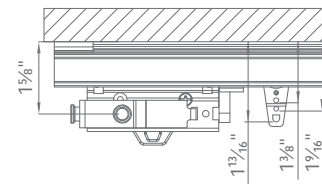

CEILING MOUNT