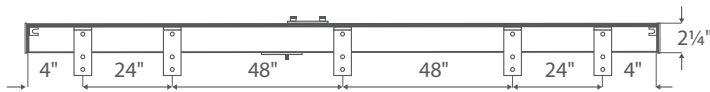

Maximum track lengths and maximum fabric weights do not apply to curved tracks. Send complete specifications to customer service for feasibility.

Bracket Spacing

Place bracket at each end, place next bracket a maximum of 24" from first, then place remaining brackets at 48" intervals over the remainder of the track. Spacing may need to be shortened for heavier draperies.