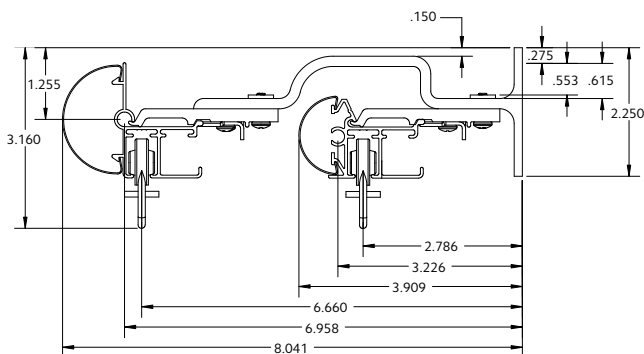

2" Front & 1 3/8" Back Double Wall Mount