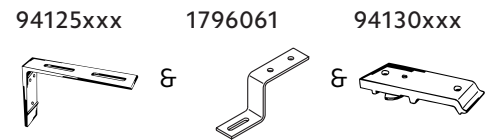

Double Wall Mount using parts:

To achieve this look, order Estate rod, ceiling mounted. 94130xxx brackets are included with the rod. Then order one, item 94125xxx double bracket and two, item 1796061 ceiling mount brackets multiplied by the quantity needed based on the bracket spacing drawing on page 50.