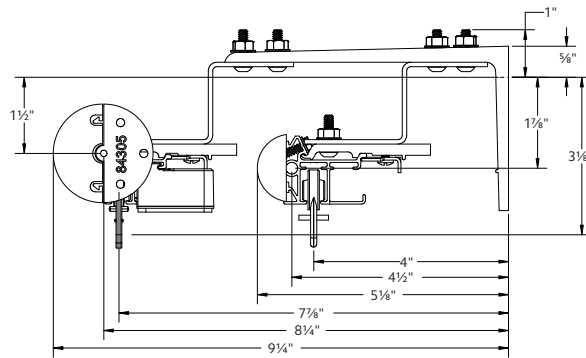

94130xxx

&

1796061

2" Ceiling Mount -Rounded Fascia

Double Wall Mount using parts:

To achieve this look, order Estate rod, ceiling mounted. 94130xxx brackets are included with the rod. Then order one, item 94125xxx double bracket and two, item 1796061 ceiling mount brackets multiplied by the quantity needed based on the bracket spacing drawing on page 50.

2" Double Wall Mount

Double Wall Mount using parts:

To achieve this look, order Estate rod, ceiling mounted. 94130xxx brackets are included with the rod. Then order one, item 94125xxx double bracket and two, item 1796061 ceiling mount brackets multiplied by the quantity needed based on the bracket spacing drawing on page 50.

2" Front & 1 3/8" Back Double Wall Mount

Double Wall Mount using parts:

To achieve this look, order Estate rod ceiling mounted. 94130xxx brackets are included with the rod. Then order one, item 71134110 double bracket in the quantity needed based on the bracket spacing drawing on page 50.