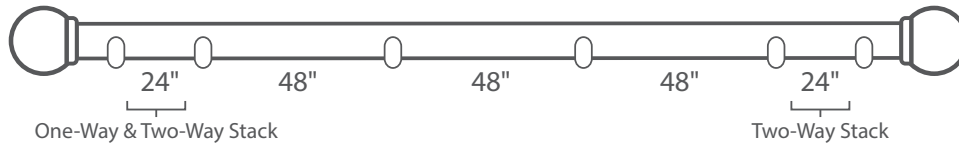

83601 Track Colors

93601 Track Colors

Estate Rounded Fascia Finish Options

Designer Metals Finishes

Wood Trends Finishes

Wrought Iron Finishes

Bracket Spacing & Mount Options

Place brackets at each end. On the ends where the drapery will stack, place the next bracket at a maximum of 24" from the first bracket, then place remaining brackets at 48" intervals over the remainder of the track. Spacing may need to be shortened for heavier draperies. All mounting options are compatible with our AMP™ Motorization.