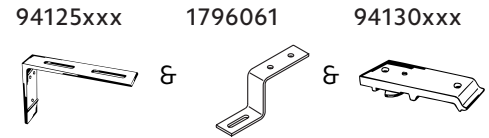

1857324
Black

2" Wall Mount - Rounded Fascia

Ceiling Mount using parts:

To achieve this look, order Estate rod, ceiling mounted. 94130xxx brackets are included with the rod. Then order item 1796061 ceiling mount bracket in the quantity needed based on the bracket spacing drawing on page 50.

94130xxx

&

1796061

2" Ceiling Mount -Rounded Fascia

Double Wall Mount using parts:

To achieve this look, order Estate rod, ceiling mounted. 94130xxx brackets are included with the rod. Then order one, item 94125xxx double bracket and two, item 1796061 ceiling mount brackets multiplied by the quantity needed based on the bracket spacing drawing on page 50.