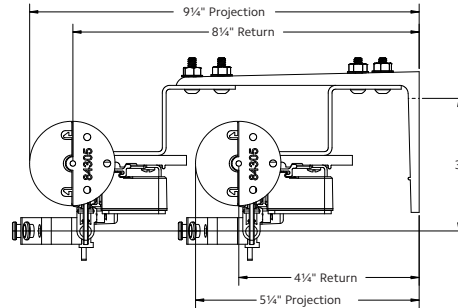

94130xxx

&

1796061

2" Ceiling Mount -Rounded Fascia

Double Wall Mount using parts:

To achieve this look, order Estate rod, ceiling mounted. 94130xxx brackets are included with the rod. Then order one, item 94125xxx double bracket and two, item 1796061 ceiling mount brackets multiplied by the quantity needed based on the bracket spacing drawing on page 50.

2" Double Wall Mount

Double Wall Mount using parts:

To achieve this look, order Estate rod, ceiling mounted. 94130xxx brackets are included with the rod. Then order one, item 94125xxx double bracket and two, item 1796061 ceiling mount brackets multiplied by the quantity needed based on the bracket spacing drawing on page 50.