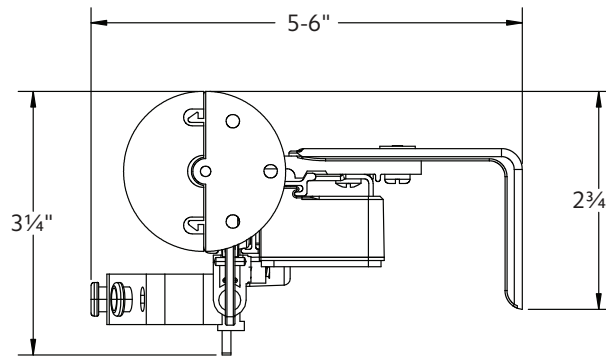

Wall Mount using parts:

To achieve this look, order Estate rod, wall mount and all components will be included.

94129061
Zinc

or

1856973
Satin Nickel

or

1856978
Brushed Bronze

or

1857324
Black

2" Wall Mount - Rounded Fascia

Ceiling Mount using parts:

To achieve this look, order Estate rod, ceiling mounted. 94130xxx brackets are included with the rod. Then order item 1796061 ceiling mount bracket in the quantity needed based on the bracket spacing drawing on page 50.

94130xxx

&

1796061

2" Ceiling Mount -Rounded Fascia

Double Wall Mount using parts:

To achieve this look, order Estate rod, ceiling mounted. 94130xxx brackets are included with the rod. Then order one, item 94125xxx double bracket and two, item 1796061 ceiling mount brackets multiplied by the quantity needed based on the bracket spacing drawing on page 50.