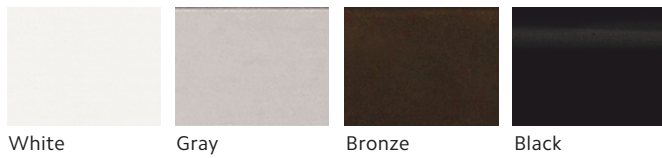

83601 Track Colors