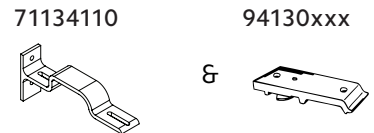

Double Wall Mount using parts:

To achieve this look, order Estate rod ceiling mounted. 94130xxx brackets are included with the rod. Then order one, item 71134110 double bracket in the quantity needed based on the bracket spacing drawing on page 50.