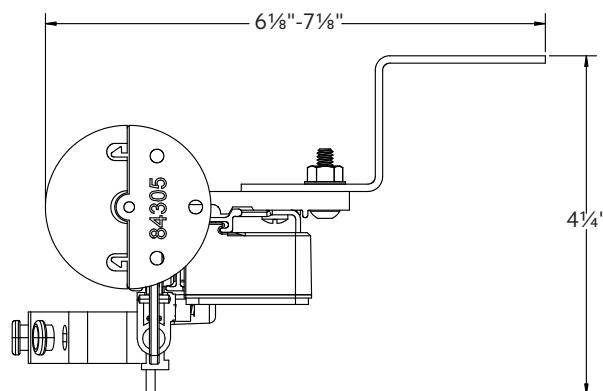

1857324
Black

2" Wall Mount - Rounded Fascia

Ceiling Mount using parts:

To achieve this look, order Estate rod, ceiling mounted. 94130xxx brackets are included with the rod. Then order item 1796061 ceiling mount bracket in the quantity needed based on the bracket spacing drawing on page 50.

94130xxx

&

1796061

2" Ceiling Mount -Rounded Fascia

Double Wall Mount using parts:

To achieve this look, order Estate rod, ceiling mounted. 94130xxx brackets are included with the rod. Then order one, item 94125xxx double bracket and two, item 1796061 ceiling mount brackets multiplied by the quantity needed based on the bracket spacing drawing on page 50.

2" Double Wall Mount

Double Wall Mount using parts:

To achieve this look, order Estate rod, ceiling mounted. 94130xxx brackets are included with the rod. Then order one, item 94125xxx double bracket and two, item 1796061 ceiling mount brackets multiplied by the quantity needed based on the bracket spacing drawing on page 50.