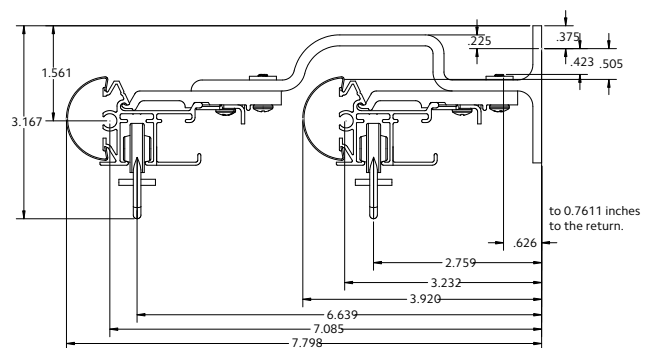

2" Double Wall Mount

Double Wall Mount using parts:

To achieve this look, order Estate rod, ceiling mounted. 94130xxx brackets are included with the rod. Then order one, item 94125xxx double bracket and two, item 1796061 ceiling mount brackets multiplied by the quantity needed based on the bracket spacing drawing on page 50.

2" Front & 1 3/8" Back Double Wall Mount

Double Wall Mount using parts:

To achieve this look, order Estate rod ceiling mounted. 94130xxx brackets are included with the rod. Then order one, item 71134110 double bracket in the quantity needed based on the bracket spacing drawing on page 50.

2" Front & 1 3/8" Back Double Wall Mount

1 3/8" Front & 1 3/8" Back Double Wall Mount

Track Components

Wheeled Master Carriers

Item	Product Description	Notes
	Buttmaster Carriers Right 84110 Heading Style: Pleated, Ripplefold™ Color: 025 White, 059 Black	<p>Drapery panels butt together at center, no flat areas to overlap</p> 
	Buttmaster Carriers Right 84111 Heading Style: Pleated, Ripplefold™ Color: 025 White, 059 Black	
	Buttmaster Carriers Right 84213 Heading Style: Pleated, Ripplefold™ Color: 025 White, 061 Zinc	
	Buttmaster Carriers Right 84214 Heading Style: Pleated, Ripplefold™ Color: 025 White, 061 Zinc	