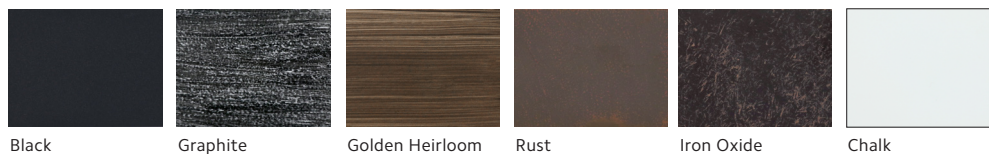

83601 Track Colors

93601 Track Colors

Estate Rounded Fascia Finish Options

Designer Metals Finishes

Wood Trends Finishes

Wrought Iron Finishes

Bracket Spacing & Mount Options

Place brackets at each end. On the ends where the drapery will stack, place the next bracket at a maximum of 24" from the first bracket, then place remaining brackets at 48" intervals over the remainder of the track. Spacing may need to be shortened for heavier draperies. All mounting options are compatible with our AMP™ Motorization.

Wall Mount using parts:

To achieve this look, order Estate rod, wall mount and all components will be included.

94129061
Zinc

or

1856973
Satin Nickel

or

1856978
Brushed Bronze

or