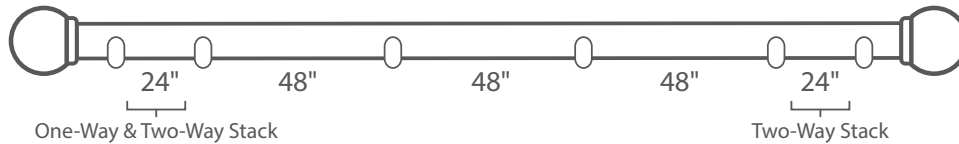

83601 Track Colors

Estate Rounded Fascia Finish Options

Designer Metals Finishes

Wood Trends Finishes

Wrought Iron Finishes

Bracket Spacing & Mount Options

Place brackets at each end. On the ends where the drapery will stack, place the next bracket at a maximum of 24" from the first bracket, then place remaining brackets at 48" intervals over the remainder of the track. Spacing may need to be shortened for heavier draperies. All mounting options are compatible with our AMP™ Motorization.