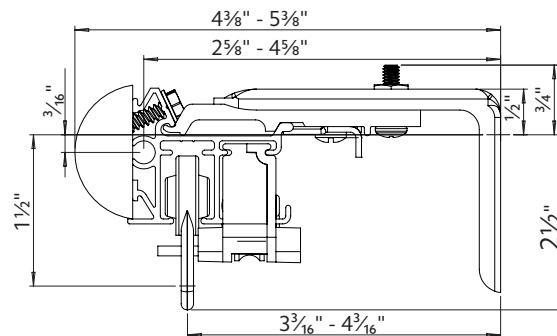

83601 Track Colors

Estate Rounded Fascia Finish Options

Designer Metals Finishes

Wood Trends Finishes

Wrought Iron Finishes

Bracket Spacing & Mount Options

Place brackets at each end. On the ends where the drapery will stack, place the next bracket at a maximum of 24" from the first bracket, then place remaining brackets at 48" intervals over the remainder of the track. Spacing may need to be shortened for heavier draperies. All mounting options are compatible with our AMP™ Motorization.

or

1 3/8" Wall Mount

Ceiling Mount using parts:

To achieve this look, order Estate rod, ceiling mounted. 94130xxx brackets are included with the rod. Then order item 1796061 ceiling mount bracket in the quantity needed based on the bracket spacing drawing.