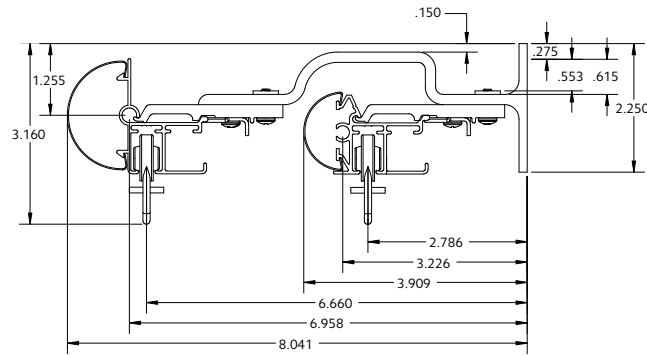

94125xxx

1796061

94130xxx

&

&

2" Front & 1 3/8" Back Double Wall Mount

Double Wall Mount using parts:

To achieve this look, order Estate rod ceiling mounted. 94130xxx brackets are included with the rod. Then order one, item 71134110 double bracket in the quantity needed based on the bracket spacing drawing.

71134110

94130xxx

&

2" Front & 1 3/8" Back Double Wall Mount

Double Wall Mount using parts:

To achieve this look, order Estate rod ceiling mounted. 94130xxx brackets are included with the rod. Then order one, item 71134110 double bracket in the quantity needed based on the bracket spacing drawing.

71134110

94130xxx

&

1 3/8" Front & 1 3/8" Back Double Wall Mount

Track Components

Wheeled Master Carriers

Item	Product Description	Notes
 Right 84110 Left 84111	Buttmaster Carriers Right 84110 Left 84111 Heading Style: Pleated, Ripplefold™ Color: 025 White, 059 Black	Drapery panels butt together at center, no flat areas to overlap
 Right 84213 Left 84214	Buttmaster Carriers Right 84213 Left 84214 Heading Style: Ripplefold™ Color: 059 Black, 061 Zinc	
 Right 84103 Left 84104	Overlap Carriers Right 84103 Left 84104 Heading Style: Pleated, Ripplefold™ Color: 059 Black, 061 Zinc	
 Right Left	Overlap Carriers Right 1856959 (black), 1856971 (brushed bronze), 1856960 (satin nickel), 93706055 (light gray) Left 1856974 (black), 1856976 (brushed bronze), 1856975 (satin nickel), 93707055 (light gray) Heading Style: Pleated	