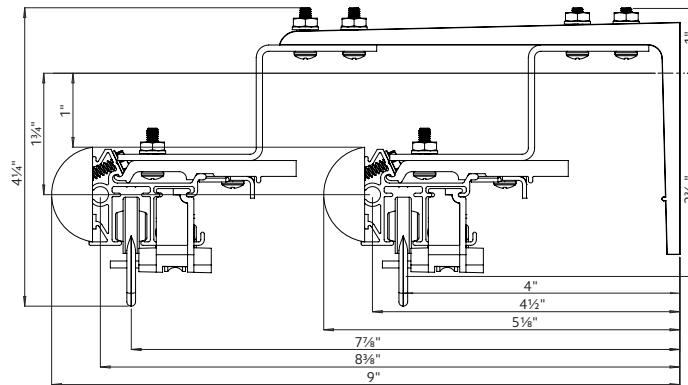

94125xxx

1796061

94130xxx

&

&

1 3/8" Double Wall Mount

Double Wall Mount using parts:

To achieve this look, order Estate rod ceiling mounted. 94130xxx brackets are included with the rods. Then order one, item 94125xxx double bracket and two, item 1796061 ceiling mount bracket multiplied by the quantity needed based on the bracket spacing drawing.

94125xxx

1796061

94130xxx

&

&

2" Front & 1 3/8" Back Double Wall Mount

Double Wall Mount using parts:

To achieve this look, order Estate rod ceiling mounted. 94130xxx brackets are included with the rod. Then order one, item 71134110 double bracket in the quantity needed based on the bracket spacing drawing.