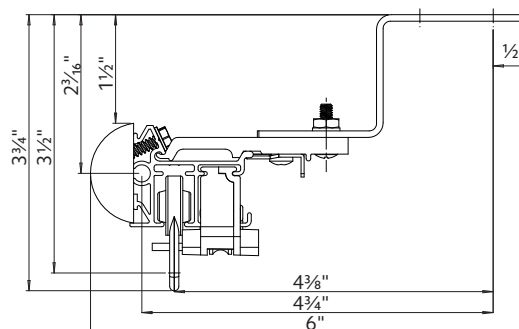

or

1 3/8" Wall Mount

Ceiling Mount using parts:

To achieve this look, order Estate rod, ceiling mounted. 94130xxx brackets are included with the rod. Then order item 1796061 ceiling mount bracket in the quantity needed based on the bracket spacing drawing.

94130xxx

1796061

&

1 3/8" Ceiling Mount

Double Wall Mount using parts:

To achieve this look, order Estate rod, ceiling mounted. 94130xxx brackets are included with the rod. Then order one, item 94125xxx double bracket and two, item 1796061 ceiling mount brackets multiplied by the quantity needed based on the bracket spacing drawing.

94125xxx

1796061

94130xxx

&

&

1 3/8" Double Wall Mount

Double Wall Mount using parts:

To achieve this look, order Estate rod ceiling mounted. 94130xxx brackets are included with the rods. Then order one, item 94125xxx double bracket and two, item 1796061 ceiling mount bracket multiplied by the quantity needed based on the bracket spacing drawing.