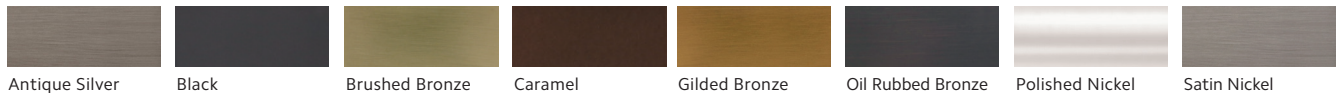

83601 Track Colors

Estate Rounded Fascia Finish Options

Designer Metals Finishes

Wood Trends Finishes

Wrought Iron Finishes

Bracket Spacing & Mount Options

Place brackets at each end. On the ends where the drapery will stack, place the next bracket at a maximum of 24" from the first bracket, then place remaining brackets at 48" intervals over the remainder of the track. Spacing may need to be shortened for heavier draperies. All mounting options are compatible with our AMP™ Motorization.

Wall Mount using parts:

To achieve this look, order Estate rod, wall mount and all components will be included.

94129061
Zinc

1856973
Satin Nickel

1856978
Brushed Bronze

1857324
Black

or

or