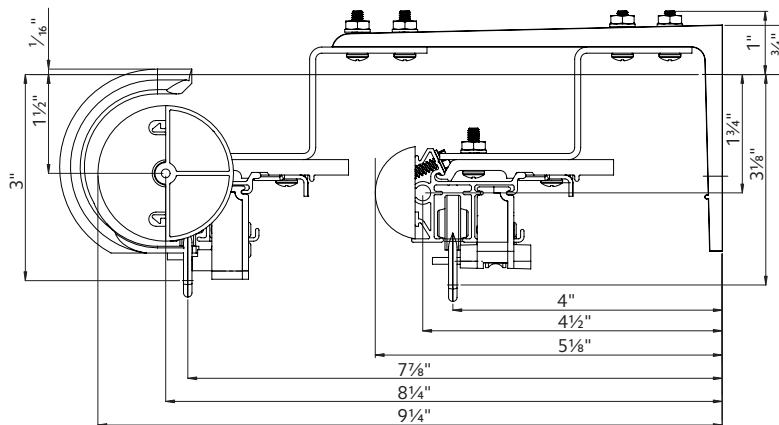

94125xxx

1796061

94130xxx

&

&

2" Front & 1 3/8" Back Double Wall Mount

Double Wall Mount using parts:

To achieve this look, order Estate rod ceiling mounted. 94130xxx brackets are included with the rod. Then order one, item 71134110 double bracket in the quantity needed based on the bracket spacing drawing.

71134110

94130xxx

&

2" Front & 1 3/8" Back Double Wall Mount

Double Wall Mount using parts:

To achieve this look, order Estate rod ceiling mounted. 94130xxx brackets are included with the rod. Then order one, item 71134110 double bracket in the quantity needed based on the bracket spacing drawing.