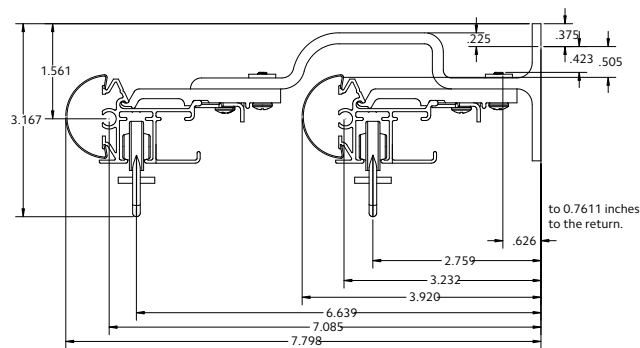

71134110

94130xxx

&

2" Front & 1 3/8" Back Double Wall Mount

Double Wall Mount using parts:

To achieve this look, order Estate rod ceiling mounted. 94130xxx brackets are included with the rod. Then order one, item 71134110 double bracket in the quantity needed based on the bracket spacing drawing.

71134110

94130xxx

&

1 3/8" Front & 1 3/8" Back Double Wall Mount

Track Components

Wheeled Master Carriers

Item	Product Description	Notes
 Right 84110 Left 84111	Buttmaster Carriers Right 84110 Left 84111 Heading Style: Pleated, Ripplefold™ Color: 025 White, 059 Black	Drapery panels butt together at center, no flat areas to overlap
 Right 84213 Left 84214	Buttmaster Carriers Right 84213 Left 84214 Heading Style: Ripplefold™ Color: 059 Black, 061 Zinc	
 Right 84103 Left 84104	Overlap Carriers Right 84103 Left 84104 Heading Style: Pleated, Ripplefold™ Color: 059 Black, 061 Zinc	
 Right Left	Overlap Carriers Right 1856959 (black), 1856971 (brushed bronze), 1856960 (satin nickel), 93706055 (light gray) Left 1856974 (black), 1856976 (brushed bronze), 1856975 (satin nickel), 93707055 (light gray) Heading Style: Pleated	