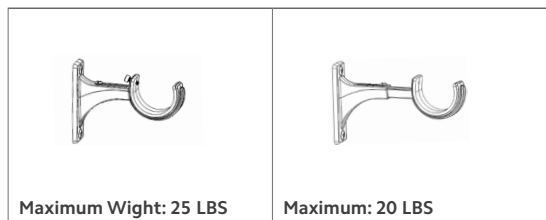

A	B	C
3"	1/2"	1/2"
Full Extension		
A	B	C
4"	-	-

Collection Details

Features

Sophisticated styles with striking finishes

Compatible with corresponding stationary pole

Finishes

Antique Silver

Black

Brushed Bronze

Elegant Brass

Gilded Bronze

Gunmetal

Polished Nickel

Satin Nickel

Extension Details

Wall Bracket

Not Extended

Bracket Extended

Wall Bracket with Optional Extension

Extension Not Extended

Extension Extended