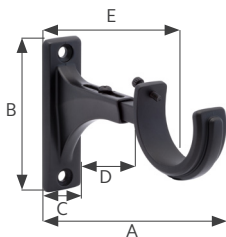

Designer Metals™ Collection Wall Bracket

Shown in Black. Available in all colors.

Shown in Black. Available in all colors.
Optional bracket extension sold separately.
See reverse for more details.

Available Sizes & Dimensions

For more information on returns and extensions, please see reverse side of this page.

1 3/8" Wall Bracket

A	B	C	D	E
4 1/8"	3"	7/8"	2 1/8"	3"
Full Extension				
A	B	C	D	E
5 1/8"	-	-	3 1/8"	4"

1 3/8" Bracket Extension

A	B	C
3"	1/2"	1/2"
Full Extension		
A	B	C
4"	-	-

Collection Details

Features

Sophisticated styles with striking finishes

Compatible with corresponding stationary pole

Finishes

Antique Silver

Black