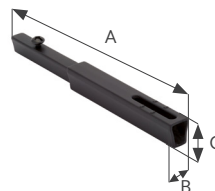

Designer Metals™ Collection Wall Bracket

Shown in Black. Available in all colors.

Shown in Black. Available in all colors.
Optional bracket extension sold separately.
See reverse for more details.

Available Sizes & Dimensions

For more information on returns and extensions, please see reverse side of this page.

1 3/8" Wall Bracket

A	B	C	D	E
4 1/8"	3"	7/8"	2 1/8"	3"
Full Extension				
A	B	C	D	E
5 1/8"	-	-	3 1/8"	4"

1 3/8" Bracket Extension

A	B	C
3"	1/2"	1/2"
Full Extension		
A	B	C
4"	-	-

Collection Details

Features

Sophisticated styles with striking finishes

Compatible with corresponding stationary pole

Finishes

Antique Silver

Black