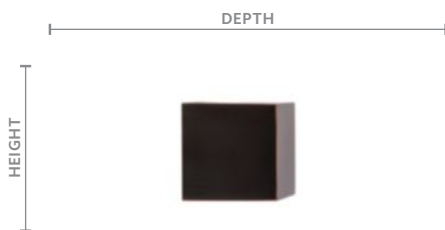

Designer Metals™ Collection

Endcap: Square

Shown in Oil Rubbed Bronze. Available in all colors.

Available Sizes & Dimensions

1 3/8" SQUARE
1 5/8" D x 1 5/8" H x 1 5/8" W

Collection Details

Features

Sophisticated styles with striking finishes

Featuring acrylics and metals

Compatible with corresponding stationary pole

All finials compatible with corresponding
1 3/8" and 2" Estate™ rods

Finishes

Polished Nickel

Satin Nickel

Antique Silver

Oil Rubbed Bronze