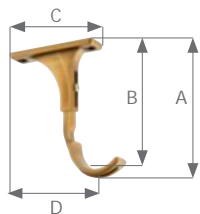

## Designer Metals™ Collection Bypass Ceiling Bracket

Shown in Gilded Bronze. Available in all colors.  
Optional bracket extension sold separately.  
See reverse for more details.

Shown in Gilded Bronze. Available in all colors.

### Available Sizes & Dimensions

For more information on returns and extensions, please see reverse side of this page.

#### 1 3/8" BYPASS CEILING BRACKET

A	B	C	D
3 5/8"	2 5/8"	3"	3"
FULL EXTENSION:			
A	B	C	D
4 5/8"	3 5/8"	-	-

#### 1 3/8" BRACKET EXTENSION

A	B	C
3"	1/2"	1/2"
FULL EXTENSION:		
A	B	C
4"	-	-