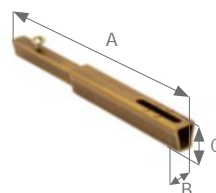

## Designer Metals™ Collection Bypass Ceiling Bracket

Shown in Gilded Bronze. Available in all colors.  
Optional bracket extension sold separately.  
See reverse for more details.

Shown in Gilded Bronze. Available in all colors.

#### 1 3/8" BYPASS CEILING BRACKET

A	B	C	D
3 5/8"	2 5/8"	3"	3"
FULL EXTENSION:			
A	B	C	D
4 5/8"	3 5/8"	-	-