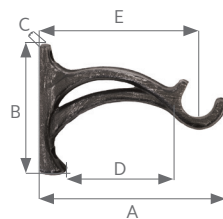

Designer Metals™ Collection
Wall Bracket

(L-R) Shown in Iron Gold, Antique Pewter, Black. Available in all colors.

Available Sizes & Dimensions

1" WALL BRACKET
7½" RETURN

A	B	C	D	E
8¾"	4¾"	¾"	7"	7½"

1" WALL BRACKET
5⅜" RETURN

A	B	C	D	E
6¼"	4¼"	⅝"	4⅞"	5⅝"

1" WALL BRACKET
3½" RETURN

A	B	C	D	E
4¼"	4"	⅝"	3"	3½"

Collection Details

Features

Makes an architectural statement

True wrought iron

Compatible with corresponding finials, rings and poles