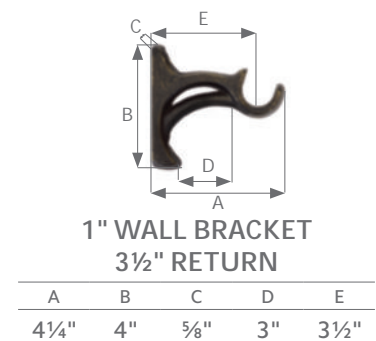

Designer Metals™ Collection
Wall Bracket

(L-R) Shown in Iron Gold, Antique Pewter, Black. Available in all colors.

Available Sizes & Dimensions

Collection Details

Features

Makes an architectural statement

True wrought iron