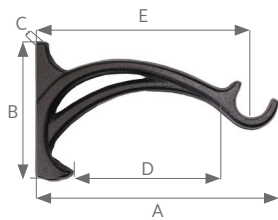

Designer Metals™ Collection
Wall Bracket

(L-R) Shown in Iron Gold, Antique Pewter, Black. Available in all colors.

Available Sizes & Dimensions

1" WALL BRACKET
7½" RETURN

A	B	C	D	E
8¾"	4¾"	¾"	7"	7½"

1" WALL BRACKET
5⅜" RETURN

A	B	C	D	E
6¼"	4¼"	⅝"	4⅞"	5⅝"

1" WALL BRACKET
3½" RETURN

A	B	C	D	E
4¼"	4"	⅝"	3"	3½"

Collection Details

Features

Makes an architectural statement

True wrought iron

Compatible with corresponding finials, rings and poles