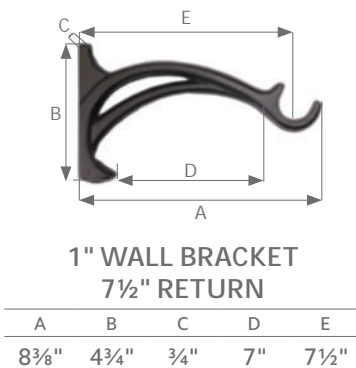

Designer Metals™ Collection
Wall Bracket

(L-R) Shown in Iron Gold, Antique Pewter, Black. Available in all colors.

Available Sizes & Dimensions

Collection Details

Features

Makes an architectural statement

True wrought iron