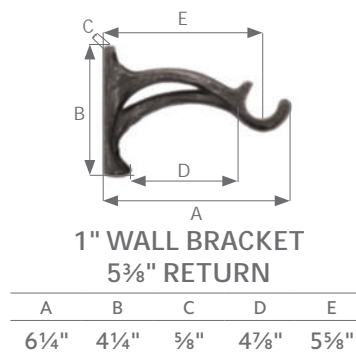

Designer Metals™ Collection
Wall Bracket

(L-R) Shown in Iron Gold, Antique Pewter, Black. Available in all colors.

Available Sizes & Dimensions

Collection Details

Features

Makes an architectural statement

True wrought iron