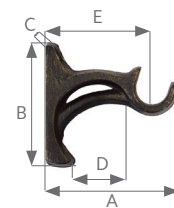

Designer Metals™ Collection
Wall Bracket

(L-R) Shown in Iron Gold, Antique Pewter, Black. Available in all colors.

Available Sizes & Dimensions

1" WALL BRACKET
7½" RETURN

A	B	C	D	E
8¾"	4¾"	¾"	7"	7½"

1" WALL BRACKET
5⅜" RETURN

A	B	C	D	E
6¼"	4¼"	⅝"	4⅞"	5⅝"

1" WALL BRACKET
3½" RETURN

A	B	C	D	E
4¼"	4"	⅝"	3"	3½"

Collection Details

Features

Makes an architectural statement

True wrought iron

Compatible with corresponding finials, rings and poles