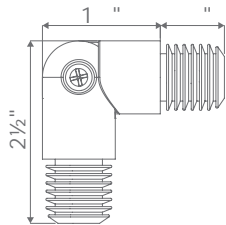

## Wrought Iron Collection Swivel Socket

Shown in Black. Available in all colors.

### Available Sizes & Dimensions

1" SWIVEL SOCKET