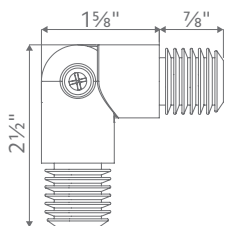

Wrought Iron Collection Swivel Socket

Shown in Black. Available in all colors.

Available Sizes & Dimensions

1" SWIVEL SOCKET

Collection Details

Features

Makes an architectural statement

True wrought iron