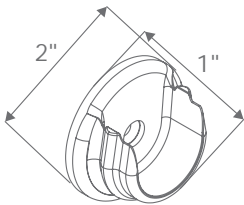

Wrought Iron Collection Inside Mount Socket

Shown in Black. Available in all colors.

Available Sizes & Dimensions

1" INSIDE MOUNT SOCKET

Collection Details

Features

Makes an architectural statement

True wrought iron