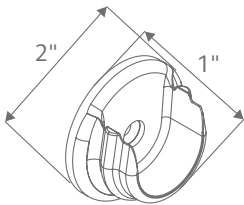

Wrought Iron Collection Inside Mount Socket

Shown in Black. Available in all colors.

Available Sizes & Dimensions

1" INSIDE MOUNT SOCKET

Collection Details

Features

Makes an architectural statement

True wrought iron