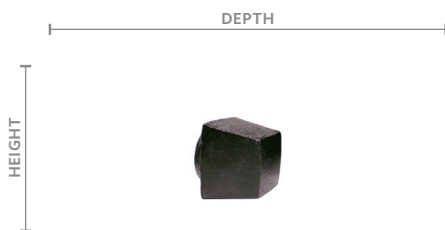

Wrought Iron Collection Finial: Petite Faucet

Shown in Black. Available in all colors.

Available Sizes & Dimensions

1" PETITE FACUET
1³/₄"D x 1³/₄"H x 1³/₄"W

Collection Details

Features

Makes an architectural statement