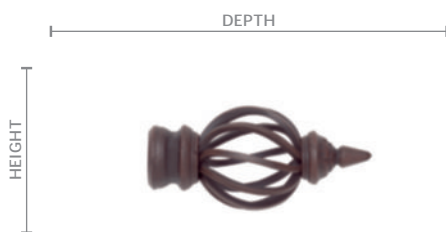

Wrought Iron Collection

Finial: Birdcage

Shown in Rust. Available in all colors.

Available Sizes & Dimensions

1" BIRDCAGE
5¼"D x 2¾"H x 2¾"W

Collection Details

Features

Makes an architectural statement

True wrought iron

Compatible with corresponding poles, rings and brackets

Finishes

Antique Pewter

Iron Oxide

Rust

Black

Iron Gold