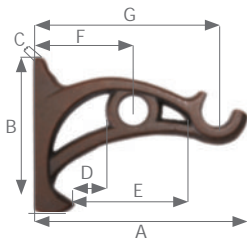

Designer Metals™ Collection
 Double Wall Bracket

Shown in Rust. Available in all colors.

Available Sizes & Dimensions

1" DOUBLE WALL BRACKET

A	B	C	D	E	F	G
7½"	5⅝"	⅝"	3"	6"	3½"	6½"

Collection Details

Features

Makes an architectural statement

True wrought iron

Compatible with corresponding finials, rings and poles

Finishes

Antique Pewter

Iron Oxide

Rust

Black