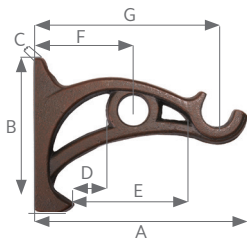

Designer Metals™ Collection  
 Double Wall Bracket

Shown in Rust. Available in all colors.

Available Sizes & Dimensions

**1" DOUBLE WALL BRACKET**

A	B	C	D	E	F	G
7½"	5⅝"	⅝"	3"	6"	3½"	6½"

### Features

Makes an architectural statement

True wrought iron

Compatible with corresponding finials, rings and poles