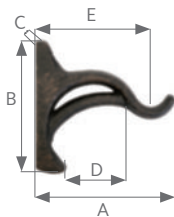

Designer Metals™ Collection
 Bypass Wall Bracket: 3⁵/₈" Return

Shown in Iron Oxide. Available in all colors.

Available Sizes & Dimensions

1" WALL BRACKET

| A | B | C | D | E |
|---------------------------------|----|---------------------------------|---------------------------------|---------------------------------|
| 4 ¹ / ₄ " | 4" | 5 ⁸ / ₈ " | 3 ¹ / ₈ " | 3 ⁵ / ₈ " |

Collection Details

Features

Makes an architectural statement

True wrought iron

Compatible with corresponding finials, rings and poles

Finishes

Antique Pewter

Iron Oxide