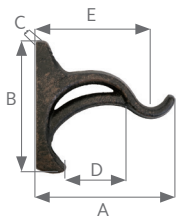

Designer Metals™ Collection
 Bypass Wall Bracket: 3⁵/₈" Return

Shown in Iron Oxide. Available in all colors.

Available Sizes & Dimensions

1" WALL BRACKET

A	B	C	D	E
4 ¹ / ₄ "	4"	5 ⁸ / ₈ "	3 ¹ / ₈ "	3 ⁵ / ₈ "

Collection Details

Features

Makes an architectural statement

True wrought iron

Compatible with corresponding finials, rings and poles

Finishes

Antique Pewter

Iron Oxide