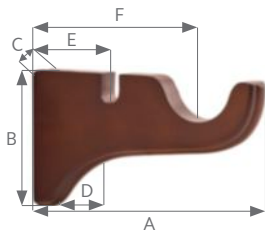

Wood Trends™ Collection
 Utility Wall Bracket

(L-R) Shown in 2" Coffee, 1 3/8" Coffee. Available in all colors.

Available Sizes & Dimensions

2" UTILITY BRACKET

A	B	C	D	E	F
8"	4 3/4"	7/8"	2 1/4"	2 7/8"	6"

1 3/8" UTILITY BRACKET

A	B	C	D	E	F
5 1/4"	3 3/4"	7/8"	1 1/2"	1 3/4"	3 1/2"

Collection Details

Features

Classic designs with beautiful finishes

Compatible with corresponding stationary pole and tension oval rod

Finishes

White

Marble