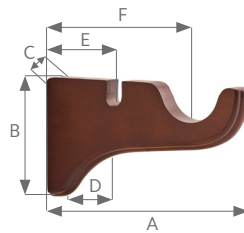

Wood Trends™ Collection
 Utility Wall Bracket

(L-R) Shown in 2" Coffee, 1 3/8" Coffee. Available in all colors.

Available Sizes & Dimensions

2" UTILITY BRACKET

A	B	C	D	E	F
8"	4 3/4"	7/8"	2 1/4"	2 7/8"	6"

1 3/8" UTILITY BRACKET

A	B	C	D	E	F
5 1/4"	3 3/4"	7/8"	1 1/2"	1 3/4"	3 1/2"

Collection Details

Features

Classic designs with beautiful finishes

Compatible with corresponding stationary pole and tension oval rod

Finishes

White

Marble