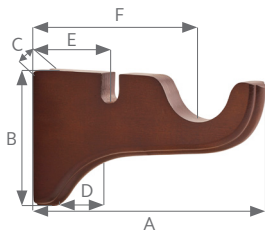

Wood Trends™ Collection
 Utility Wall Bracket

(L-R) Shown in 2" Coffee, 1 3/8" Coffee. Available in all colors.

Available Sizes & Dimensions

2" UTILITY BRACKET

A	B	C	D	E	F
8"	4 3/4"	7/8"	2 1/4"	2 7/8"	6"

1 3/8" UTILITY BRACKET

A	B	C	D	E	F
5 1/4"	3 3/4"	7/8"	1 1/2"	1 3/4"	3 1/2"

Collection Details

Features

Classic designs with beautiful finishes

Compatible with corresponding stationary pole and tension oval rod

Finishes

White

Marble