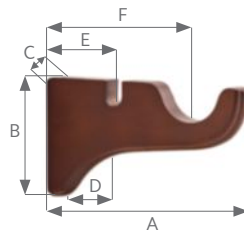

Wood Trends™ Collection
 Utility Wall Bracket

(L-R) Shown in 2" Coffee, 1 3/8" Coffee. Available in all colors.

Available Sizes & Dimensions

2" UTILITY BRACKET

A	B	C	D	E	F
8"	4 3/4"	7/8"	2 1/4"	2 7/8"	6"

1 3/8" UTILITY BRACKET

A	B	C	D	E	F
5 1/4"	3 3/4"	7/8"	1 1/2"	1 3/4"	3 1/2"

Collection Details

Features

Classic designs with beautiful finishes

Compatible with corresponding stationary pole and tension oval rod

Finishes

White

Marble