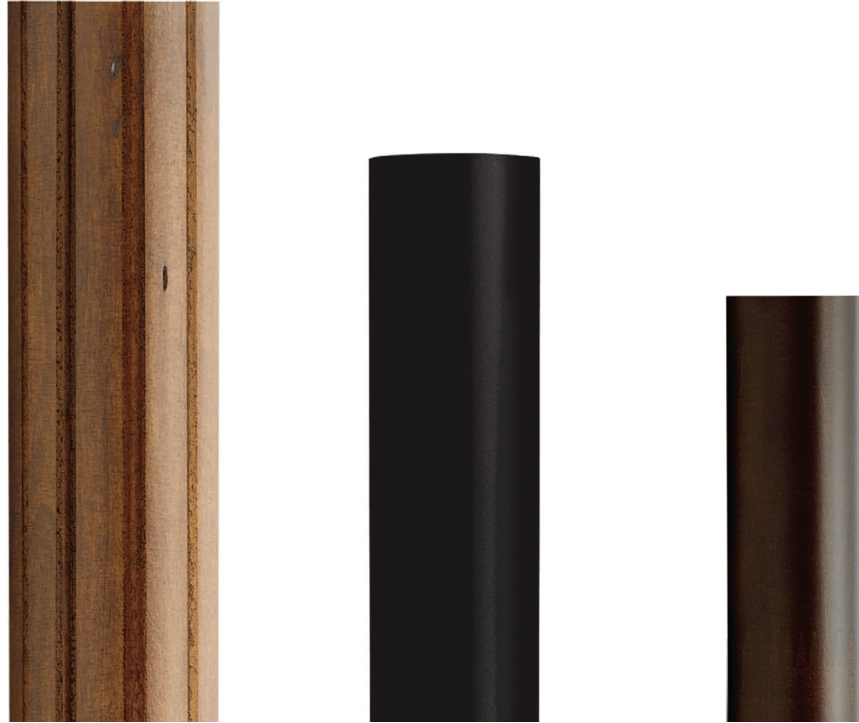

Wood Trends™ Collection Stationary Poles

(L-R) Shown in 3" Fluted Estate Oak, 2" Smooth Black, 1 3/8" Smooth Mahogany. Available in all colors.

Available Sizes & Dimensions

3" STATIONARY POLE
Available Lengths: 6', 8', 12'
Available Styles: Smooth, Fluted

2" STATIONARY POLE
Available Lengths: 4', 6', 8', 12'
Available Styles: Smooth, Fluted

1 3/8" STATIONARY POLE
Available Lengths: 4', 6', 8', 12'
Available Styles: Smooth, Fluted

Collection Details

Features

Classic designs with beautiful finishes

Compatible with corresponding finials, rings and brackets

Finishes

White

Marble

Truffle

Coffee

Estate Oak

Mahogany

Dark Chocolate

Black

Unfinished