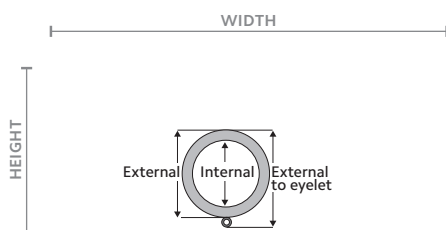

Wood Trends™ Collection Rings

(L-R) Smooth Ring, Fluted Ring
 Shown in Dark Chocolate. Available in all colors.

Available Sizes & Dimensions

3" FLUTED RING
 5 $\frac{3}{8}$ " External to Eyelet,
 5 $\frac{1}{8}$ " External, 3 $\frac{3}{8}$ " Internal

2" FLUTED RING
 4 $\frac{1}{4}$ " External to Eyelet,
 3 $\frac{7}{8}$ " External, 2 $\frac{3}{8}$ " Internal

1 $\frac{3}{8}$ " SMOOTH RING
 3 $\frac{1}{4}$ " External to Eyelet,
 2 $\frac{7}{8}$ " External, 1 $\frac{1}{8}$ " Internal