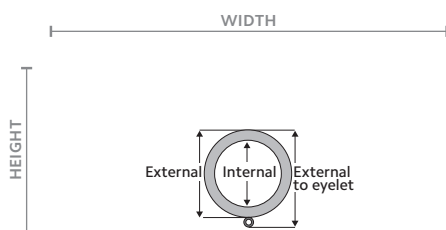

Wood Trends™ Collection Rings

(L-R) Smooth Ring, Fluted Ring
Shown in Dark Chocolate. Available in all colors.

Available Sizes & Dimensions

2" FLUTED RING
4¼" External to Eyelet,
3⅞" External, 2⅜" Internal

1⅜" SMOOTH RING
3¼" External to Eyelet,
2⅞" External, 1⅞" Internal

Collection Details

Features

Classic designs with beautiful finishes

Compatible with corresponding stationary pole

Finishes

White

Marble