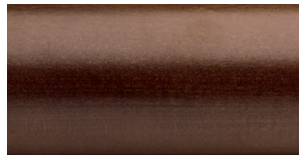

Wood Trends™ Collection Inside Mount Socket

Shown in Coffee. Available in all colors.

Available Sizes & Dimensions

1 $\frac{3}{8}$ " INSIDE MOUNT SOCKET
1 $\frac{5}{16}$ " D x 1 $\frac{13}{16}$ " H x 1 $\frac{13}{16}$ " W

Collection Details

Features

Classic designs with beautiful finishes

Compatible with corresponding stationary pole

Finishes

White

Marble

Truffle

Coffee

Estate Oak

Mahogany

Dark Chocolate

Black

Unfinished