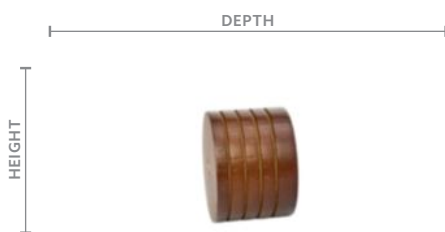

Wood Trends™ Collection Inside Mount Socket

Shown in Coffee. Available in all colors.

Available Sizes & Dimensions

1 $\frac{3}{8}$ " INSIDE MOUNT SOCKET
1 $\frac{5}{16}$ " D x 1 $\frac{13}{16}$ " H x 1 $\frac{13}{16}$ " W