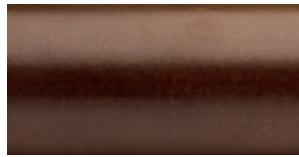

Wood Trends™ Collection Inside Mount Socket

Shown in Coffee. Available in all colors.

Available Sizes & Dimensions

1 $\frac{3}{8}$ " INSIDE MOUNT SOCKET
1 $\frac{5}{16}$ " D x 1 $\frac{13}{16}$ " H x 1 $\frac{13}{16}$ " W

Collection Details

Features

Classic designs with beautiful finishes

Compatible with corresponding stationary pole

Finishes

White

Marble

Truffle

Coffee

Estate Oak

Mahogany

Dark Chocolate

Black

Unfinished