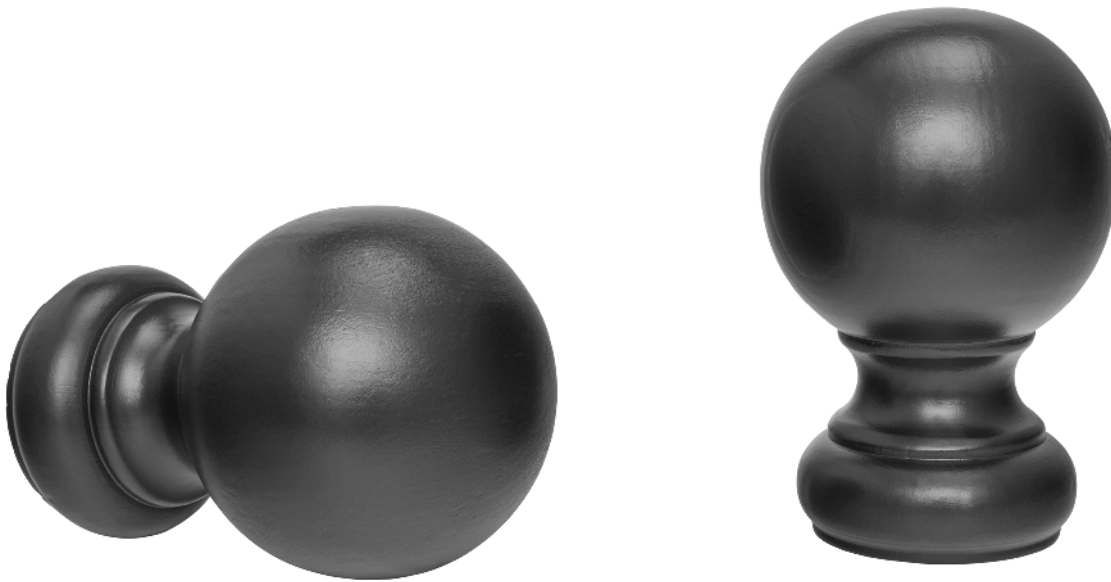

Wood Trends™ Collection
Finial: Wood Ball

Shown in Black. Available in all colors.

Available Sizes & Dimensions

2" WOOD BALL
5¼"D x 3¾"H x 3¾"W

1⅜" WOOD BALL
3½"D x 2½"H x 2½"W

Collection Details

Features

Classic designs with beautiful finishes

Compatible with corresponding stationary pole

All finials compatible with corresponding 1 $\frac{3}{8}$ " and 2" Estate™ rods

Finishes

White

Marble

Truffle

Coffee

Estate Oak

Mahogany

Dark Chocolate

Black

Unfinished