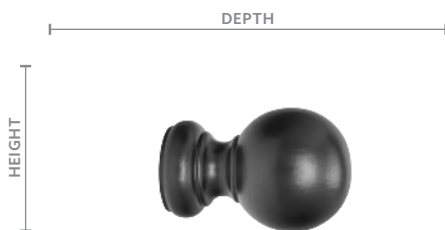

Wood Trends™ Collection
Finial: Wood Ball

Shown in Black. Available in all colors.

Available Sizes & Dimensions

2" WOOD BALL
5¼"D x 3¾"H x 3¾"W

1⅜" WOOD BALL
3½"D x 2½"H x 2½"W

Collection Details

Features

Classic designs with beautiful finishes

Compatible with corresponding stationary pole

All finials compatible with corresponding 1 $\frac{3}{8}$ " and 2" Estate™ rods

Finishes

White

Marble

Truffle

Coffee

Estate Oak