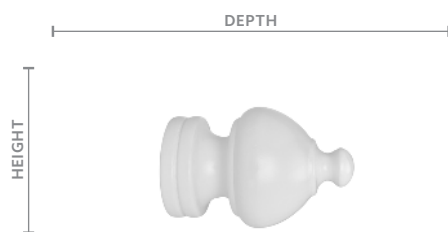

Wood Trends™ Collection

Finial: Sherwood

Shown in White. Available in all colors.

Available Sizes & Dimensions

2" SHERWOOD
5"D x 3"H x 3"W

1 3/8" SHERWOOD
3 3/4"D x 2 3/4"H x 2 3/4"W

Collection Details

Features

Classic designs with beautiful finishes

Compatible with corresponding stationary pole

All finials compatible with corresponding 1 3/8" and 2" Estate™ rods

Finishes

White

Marble

Truffle

Coffee