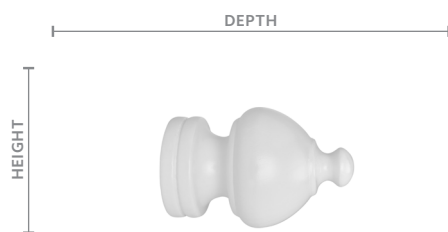

Wood Trends™ Collection
Finial: Sherwood

Shown in White. Available in all colors.

Available Sizes & Dimensions

2" SHERWOOD
5"D x 3"H x 3"W

1 3/8" SHERWOOD
3 3/4"D x 2 3/4"H x 2 3/4"W

Collection Details

Features

Classic designs with beautiful finishes

Compatible with corresponding stationary pole

All finials compatible with corresponding 1 3/8" and 2" Estate™ rods

Finishes

White

Marble

Truffle

Coffee