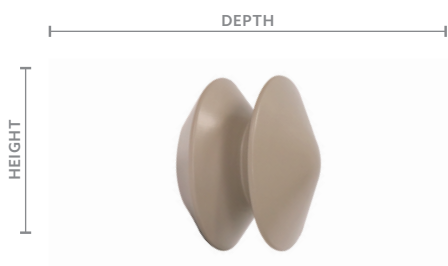

Wood Trends™ Collection

Finial: Miller

Shown in Truffle. Available in all colors.

Available Sizes & Dimensions

2" MILLER
3½"D x 4½"H x 4½"W

1⅜" MILLER
2¾"D x 3"H x 3"W

Collection Details

Features

Classic designs with beautiful finishes

Compatible with corresponding stationary pole

All finials compatible with corresponding 1 3/8" and 2" Estate™ rods

Finishes

White

Marble

Truffle

Coffee