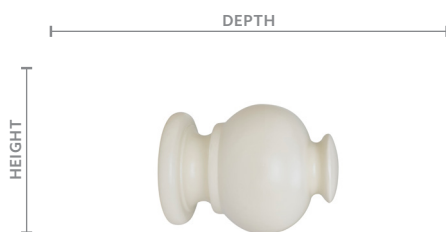

Wood Trends™ Collection
Finial: Button Ball

Shown in Marble. Available in all colors.

Available Sizes & Dimensions

2" BUTTON BALL
4⁵/₈"D x 3¹/₂"H x 3¹/₂"W

1³/₈" BUTTON BALL
3¹/₂"D x 2¹/₂"H x 2¹/₂"W

Collection Details

Features

Classic designs with beautiful finishes

Compatible with corresponding stationary pole

All finials compatible with corresponding 1 $\frac{3}{8}$ " and 2" Estate™ rods

Finishes

White

Marble

Truffle