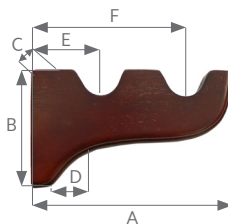

Wood Trends™ Collection
Double Wall Bracket

(L-R) Shown in 1 3/8" Mahogany. Available in all colors.

Available Sizes & Dimensions

2" DOUBLE BRACKET

A	B	C	D	E	F
9"	4 3/4"	1"	2 3/8"	3"	7"

1 3/8" DOUBLE BRACKET

A	B	C	D	E	F
8"	4 3/4"	1"	2"	2 3/4"	6"

*2" Double Wall Bracket accommodates a 2" pole in the front and a 1 3/8" pole in the back.

Collection Details

Features

Classic designs with beautiful finishes

Compatible with corresponding stationary pole