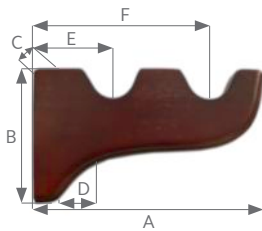

Wood Trends™ Collection
 Double Wall Bracket

(L-R) Shown in 1 3/8" Mahogany. Available in all colors.

Available Sizes & Dimensions

2" DOUBLE BRACKET

A	B	C	D	E	F
9"	4 3/4"	1"	2 3/8"	3"	7"

1 3/8" DOUBLE BRACKET

A	B	C	D	E	F
8"	4 3/4"	1"	2"	2 3/4"	6"

*2" Double Wall Bracket accommodates a 2" pole in the front and a 1 3/8" pole in the back.

Collection Details

Features

Classic designs with beautiful finishes

Compatible with corresponding stationary pole