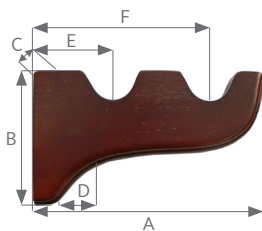

Wood Trends™ Collection
Double Wall Bracket

(L-R) Shown in 1 3/8" Mahogany. Available in all colors.

Available Sizes & Dimensions

2" DOUBLE BRACKET

A	B	C	D	E	F
9"	4 3/4"	1"	2 3/8"	3"	7"

1 3/8" DOUBLE BRACKET

A	B	C	D	E	F
8"	4 3/4"	1"	2"	2 3/4"	6"

*2" Double Wall Bracket accommodates a 2" pole in the front and a 1 3/8" pole in the back.

Collection Details

Features

Classic designs with beautiful finishes

Compatible with corresponding stationary pole