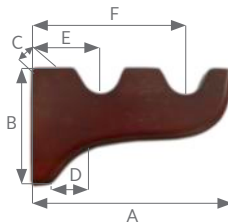

Wood Trends™ Collection
 Double Wall Bracket

(L-R) Shown in 1 3/8" Mahogany. Available in all colors.

Available Sizes & Dimensions

2" DOUBLE BRACKET

A	B	C	D	E	F
9"	4 3/4"	1"	2 3/8"	3"	7"

1 3/8" DOUBLE BRACKET

A	B	C	D	E	F
8"	4 3/4"	1"	2"	2 3/4"	6"

*2" Double Wall Bracket accommodates a 2" pole in the front and a 1 3/8" pole in the back.

Collection Details

Features

Classic designs with beautiful finishes

Compatible with corresponding stationary pole