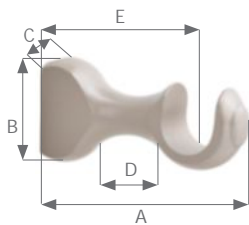

Wood Trends™ Collection
 Decorative Wall Bracket: 4¼" Return

Shown in Truffle. Available in all colors.

Available Sizes & Dimensions

1⅜" WALL BRACKET

A	B	C	D	E
5½"	2⅝"	1⅜"	3½"	4¼"

Collection Details

Features