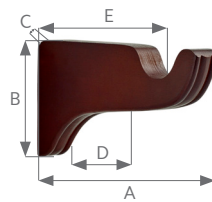

Wood Trends™ Collection
 Wall Bracket: 6" Return

Shown in Mahogany. Available in all colors.

Available Sizes & Dimensions

2" WALL BRACKET

A	B	C	D	E
8"	4¾"	1"	5"	6"

1¾" WALL BRACKET

A	B	C	D	E
7⅞"	4"	⅞"	5¼"	6"

Collection Details

Features

Classic designs with beautiful finishes

Compatible with corresponding stationary pole

Finishes

White

Marble

Truffle