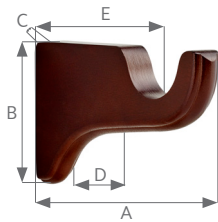

Wood Trends™ Collection
 Wall Bracket: 6" Return

Shown in Mahogany. Available in all colors.

Available Sizes & Dimensions

2" WALL BRACKET

A	B	C	D	E
8"	4¾"	1"	5"	6"

1¾" WALL BRACKET

A	B	C	D	E
7⅞"	4"	⅞"	5¼"	6"

Collection Details

Features

Classic designs with beautiful finishes

Compatible with corresponding stationary pole

Finishes

White

Marble

Truffle