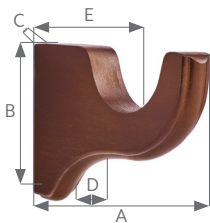

Wood Trends™ Collection
 Wall Bracket: 4½" Return

Shown in Coffee. Available in all colors.

Available Sizes & Dimensions

3" WALL BRACKET

A	B	C	D	E
7¾"	4⅞"	1⅞"	3"	4½"

Collection Details

Features

Classic designs with beautiful finishes

Compatible with corresponding stationary pole

Finishes

White

Marble

Truffle

Coffee

Estate Oak

Mahogany