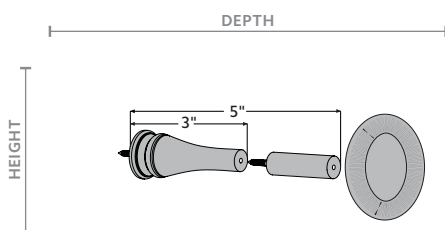

Wood Trends™ Collection 3¾" Holdback

Shown in Mahogany. Available in all colors.

Available Sizes & Dimensions

3¾" HOLDBACK
5½ - 7½"D x 3¾"H x 3¾"W

Collection Details

Features

Classic designs with beautiful finishes