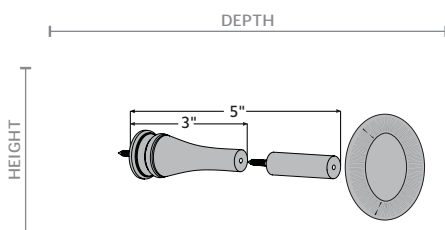

Wood Trends™ Collection

3¾" Holdback

Shown in Mahogany. Available in all colors.

Available Sizes & Dimensions

3¾" HOLDBACK
5½ - 7½"D x 3¾"H x 3¾"W

Collection Details

Features

Classic designs with beautiful finishes