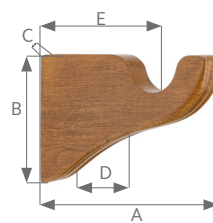

Wood Trends™ Collection
 Wall Bracket: 3½" Return

Shown in Estate Oak. Available in all colors.

Available Sizes & Dimensions

2" WALL BRACKET

A	B	C	D	E
5⅝"	4¾"	1"	2½"	3½"

1⅜" WALL BRACKET

A	B	C	D	E
5½"	3½"	1"	2⅛"	3½"

Collection Details

Features

Classic designs with beautiful finishes

Compatible with corresponding stationary pole

Finishes

White

Marble

Truffle