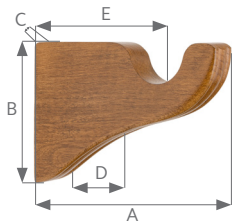

Wood Trends™ Collection
 Wall Bracket: 3½" Return

Shown in Estate Oak. Available in all colors.

Available Sizes & Dimensions

2" WALL BRACKET

A	B	C	D	E
5⅝"	4¾"	1"	2½"	3½"

1⅜" WALL BRACKET

A	B	C	D	E
5½"	3½"	1"	2⅛"	3½"

Collection Details

Features

Classic designs with beautiful finishes

Compatible with corresponding stationary pole

Finishes

White

Marble

Truffle