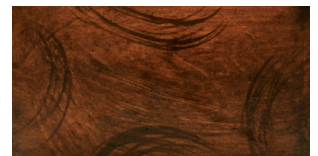

## Features

Brings old world opulence to any setting

Beautifully layered finishes

Compatible with corresponding poles, rings and brackets

## Finishes

Mocca

Bronze

Burnished Bronze

Tortoise

Golden Heirloom