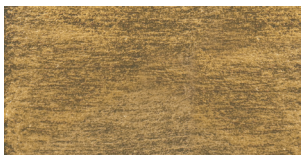

## Features

Brings old world opulence to any setting

Beautifully layered finishes

Compatible with corresponding poles, rings and brackets

## Finishes

Mocca

Bronze

Burnished Bronze

Tortoise

Golden Heirloom