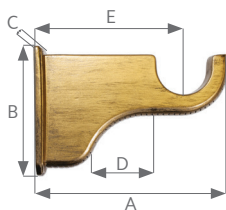

Renaissance™ Collection  
 Bracket: 6 1/8" Return

Shown in Golden Heirloom. Available in all colors.

Available Sizes & Dimensions

**2" WALL BRACKET**

A	B	C	D	E
8 1/8"	5 1/2"	1 5/8"	5"	6 1/8"

### Features

Brings old world opulence to any setting

Beautifully layered finishes

Compatible with corresponding poles, rings and brackets