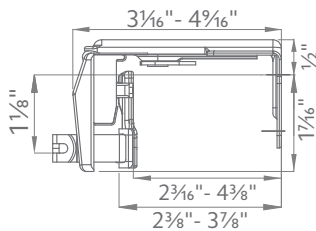

Superfine® Assembled Set

TRACK STYLE

DIMENSIONS

Track Overview

- Assembled set includes all necessary components
- Pleated carriers
- Wall or ceiling mount available

Available Colors

White

Available Draw Types

Cord

Specifications

PROFILE	DESCRIPTION	MATERIAL	HEADING STYLE	MOUNT	DRAW	MAX. TRACK SET LENGTH (FT.)	MAX. FABRIC WEIGHT (LBS.)	LBS. PER FT.
	Superfine® Cord Draw	.019" Cold Rolled Steel	Pleated	Ceiling, Wall	One-Way	15	15	1
					Two-Way	25	20	0.8

Installation

Install according to instructions.

WALL MOUNT

CEILING MOUNT

SUPPORT SPACING

Two brackets at each end 24" apart, 48" intervals over the remainder of track. Spacing may need to be shortened for heavier draperies.