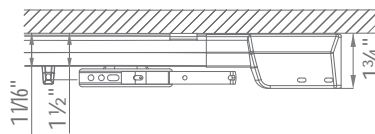

Superfine® Assembled Set

TRACK STYLE

DIMENSIONS

Track Overview

- Assembled set includes all necessary components
- Pleated carriers
- Wall or ceiling mount available

Available Colors

White

Available Draw Types

Cord

Specifications

PROFILE	DESCRIPTION	MATERIAL	HEADING STYLE	MOUNT	DRAW	MAX. TRACK SET LENGTH (FT.)	MAX. FABRIC WEIGHT (LBS.)	LBS. PER FT.
	Superfine® Cord Draw	.019" Cold Rolled Steel	Pleated	Ceiling, Wall	One-Way	15	15	1
					Two-Way	25	20	0.8

Installation

Install according to instructions.

WALL MOUNT

CEILING MOUNT

SUPPORT SPACING

Two brackets at each end 24" apart, 48" intervals over the remainder of track. Spacing may need to be shortened for heavier draperies.