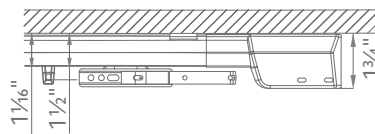

CEILING MOUNT

SUPPORT SPACING

Two brackets at each end 24" apart, 48" intervals over the remainder of track. Spacing may need to be shortened for heavier draperies.