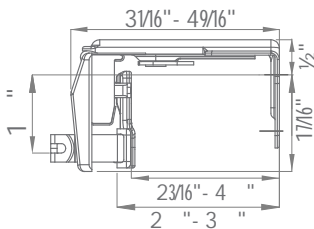

Cord

Specifications

PROFILE	DESCRIPTION	MATERIAL	HEADING STYLE	MOUNT	DRAW	MAX. TRACK SET LENGTH (FT.)	MAX. FABRIC WEIGHT (LBS.)	LBS. PER FT.
	Superfine® Cord Draw	.019" Cold Rolled Steel	Pleated	Ceiling, Wall	One-Way	15	15	1
					Two-Way	25	20	0.8

Installation

Install according to instructions.

WALL MOUNT

CEILING MOUNT

SUPPORT SPACING

Two brackets at each end 24" apart, 48" intervals over the remainder of track. Spacing may need to be shortened for heavier draperies.