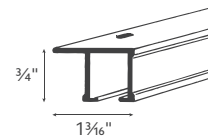

Architrac® Series 94004 Assembled Set

TRACK STYLE

DIMENSIONS

Track Overview

- Assembled sets includes all necessary components
- Low profile, baton draw rod (3/4")
- Heavy duty, wheeled (Ripplefold™) or ball bearing (pleated) carriers
- Cannot be curved or bent
- Ceiling mount only (Track pre-drilled 16" on center for direct ceiling mount)
- Fiberglass, steel or PVC baton attached to the lead master carrier is recommended for traversing the draperies.

Available Colors

Available Draw Types

Specifications

PROFILE	DESCRIPTION	MATERIAL	HEADING STYLE	MOUNT	DRAW	MAX. TRACK SET LENGTH (FT.)	MAX. FABRIC WEIGHT (LBS.)	LBS. PER FT.
	94004 Cubicle Hand/Baton Draw cannot be curved or bent	Extruded of 0.050" 6063T5 aluminum alloy etched and anodized.	Pleated, Ripplefold™	Ceiling, Recessed	One-Way	16	64	4
					Two-Way	32	128	4