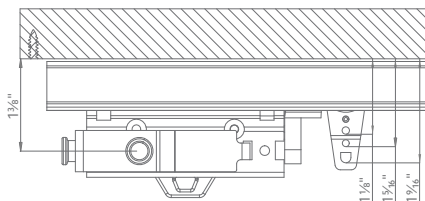

Architrac® Series 94004 Assembled Set

TRACK STYLE

DIMENSIONS

Track Overview

- Assembled sets includes all necessary components
- Low profile, baton draw rod (3/4")
- Heavy duty, wheeled (Ripplefold™) or ball bearing (pleated) carriers
- Cannot be curved or bent
- Ceiling mount only (Track pre-drilled 16" on center for direct ceiling mount)
- Fiberglass, steel or PVC baton attached to the lead master carrier is recommended for traversing the draperies.

Available Colors

Available Draw Types

Specifications

PROFILE	DESCRIPTION	MATERIAL	HEADING STYLE	MOUNT	DRAW	MAX. TRACK SET LENGTH (FT.)	MAX. FABRIC WEIGHT (LBS.)	LBS. PER FT.
	94004 Cubicle Hand/Baton Draw cannot be curved or bent	Extruded of 0.050" 6063T5 aluminum alloy etched and anodized.	Pleated, Ripplefold™	Ceiling, Recessed	One-Way	16	64	4
					Two-Way	32	128	4

Installation

Install according to instructions.

CEILING MOUNT

SUPPORT SPACING

Pre-drilled holes are located every 16" on the track. Track is mounted directly to the ceiling through the holes using proper screw for mounting surface.