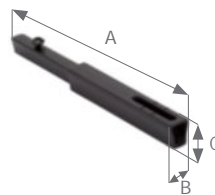

Designer Metals™ Collection Wall Bracket

Shown in Black. Available in all colors.

Shown in Black. Available in all colors.
Optional bracket extension sold separately.
See reverse for more details.

Available Sizes & Dimensions

For more information on returns and extensions, please see reverse side of this page.

1 3/8" WALL BRACKET

A	B	C	D	E
4 1/8"	3"	7/8"	2 1/8"	3"
FULL EXTENSION:				
A	B	C	D	E
5 1/8"	-	-	3 1/8"	4"

1 3/8" BRACKET EXTENSION

A	B	C
3"	1/2"	1/2"
FULL EXTENSION:		
A	B	C
4"	-	-

Collection Details

Features

- Sophisticated styles with striking finishes
- Compatible with corresponding stationary pole

Finishes

Polished Nickel

Satin Nickel