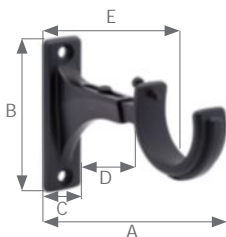

Designer Metals™ Collection Wall Bracket

Shown in Black. Available in all colors.

Shown in Black. Available in all colors.
Optional bracket extension sold separately.
See reverse for more details.

Available Sizes & Dimensions

For more information on returns and extensions, please see reverse side of this page.

1 3/8" WALL BRACKET

A	B	C	D	E
4 1/8"	3"	7/8"	2 1/8"	3"
FULL EXTENSION:				
A	B	C	D	E
5 1/8"	-	-	3 1/8"	4"

1 3/8" BRACKET EXTENSION

A	B	C
3"	1/2"	1/2"
FULL EXTENSION:		
A	B	C
4"	-	-

Collection Details

Features

- Sophisticated styles with striking finishes
- Compatible with corresponding stationary pole

Finishes

Polished Nickel

Satin Nickel