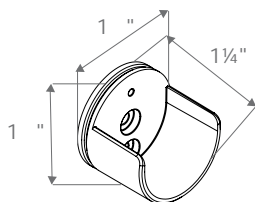

Designer Metals™ Collection Inside Mount Socket

Shown in Gilded Bronze. Available in all colors.

Available Sizes & Dimensions

1 3/8" INSIDE MOUNT SOCKET

Collection Details

Features

Sophisticated styles with striking finishes