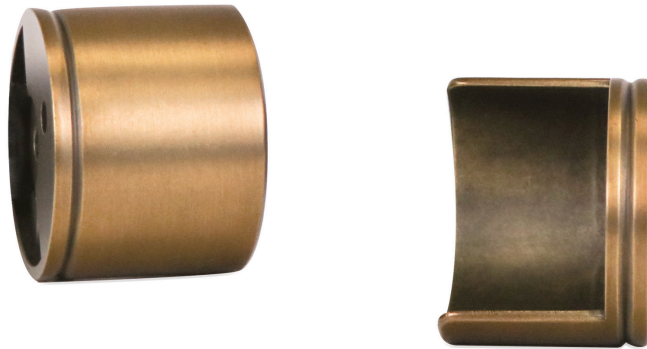

## Designer Metals™ Collection Inside Mount Socket

Shown in Gilded Bronze. Available in all colors.

### Available Sizes & Dimensions

**1 3/8" INSIDE MOUNT SOCKET**

## Features

Sophisticated styles with striking finishes

Compatible with corresponding stationary pole