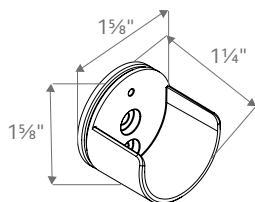

### Available Sizes & Dimensions

**1 3/8" INSIDE MOUNT SOCKET**