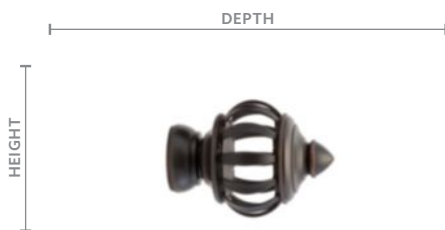

Designer Metals™ Collection

Finial: Legion

Shown in Oil Rubbed Bronze. Available in all colors.

Available Sizes & Dimensions

1 $\frac{3}{8}$ " LEGION
4"D x 2 $\frac{7}{8}$ "H x 2 $\frac{7}{8}$ "W

Collection Details

Features

Sophisticated styles with striking finishes

Featuring acrylics and metals

Compatible with corresponding stationary pole

All finials compatible with corresponding
1 3/8" and 2" Estate™ rods

Finishes