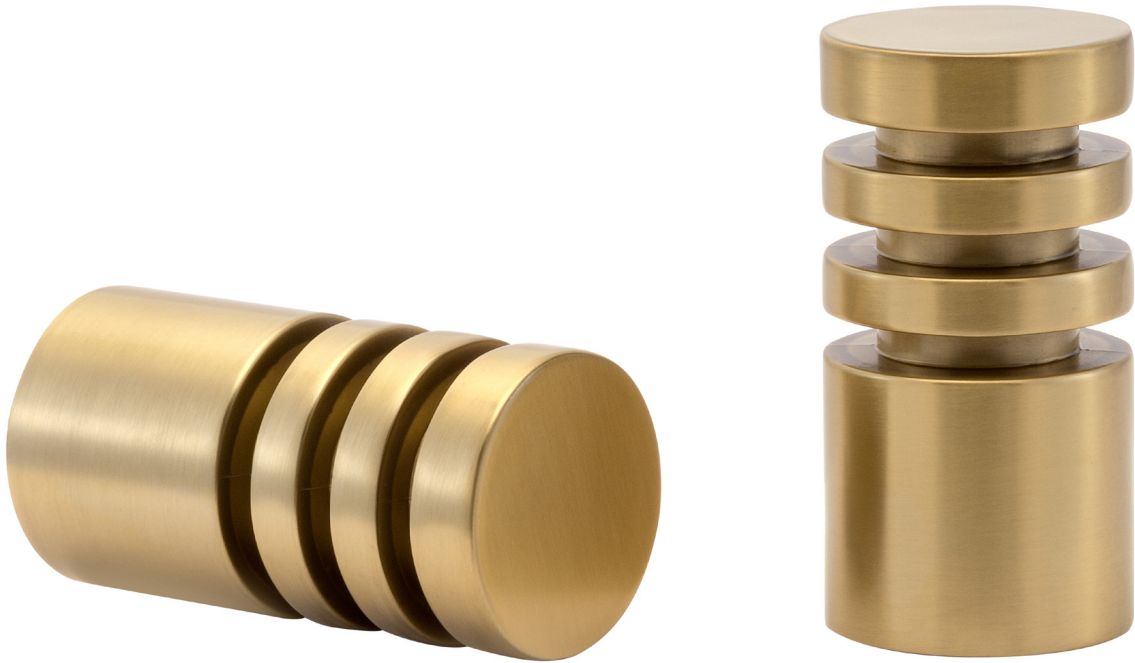

Designer Metals™ Collection
Finial: Elmore

Shown in Brushed Bronze. Available in all colors.

Available Sizes & Dimensions

1 3/8" ELMORE
3"D x 1 1/2"H x 1 1/2"W

Collection Details

Features

Sophisticated styles with striking finishes

Featuring acrylics and metals

Compatible with corresponding stationary pole

All finials compatible with corresponding
1 3/8" and 2" Estate™ rods

Finishes

Polished Nickel

Satin Nickel

Antique Silver

Oil Rubbed Bronze

Black

Brushed Bronze

Gilded Bronze

Caramel