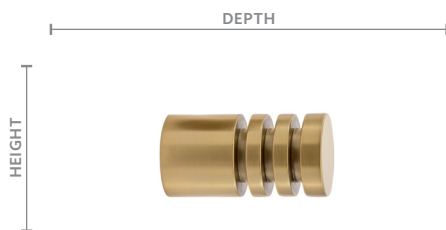

Designer Metals™ Collection
Finial: Elmore

Shown in Brushed Bronze. Available in all colors.

Available Sizes & Dimensions

1 3/8" ELMORE
3"D x 1 1/2"H x 1 1/2"W

Collection Details

Features

Sophisticated styles with striking finishes

Featuring acrylics and metals

Compatible with corresponding stationary pole

All finials compatible with corresponding
1 3/8" and 2" Estate™ rods

Finishes

Polished Nickel

Satin Nickel

Antique Silver

Oil Rubbed Bronze