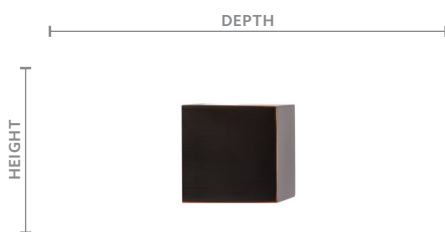

Designer Metals™ Collection Endcap: Square

Shown in Oil Rubbed Bronze. Available in all colors.

Available Sizes & Dimensions

1 3/8" SQUARE
1 5/8" D x 1 5/8" H x 1 5/8" W

Collection Details

Features

Sophisticated styles with striking finishes

Featuring acrylics and metals

Compatible with corresponding stationary pole

All finials compatible with corresponding
1 3/8" and 2" Estate™ rods

Finishes

Polished Nickel

Satin Nickel

Antique Silver

Oil Rubbed Bronze