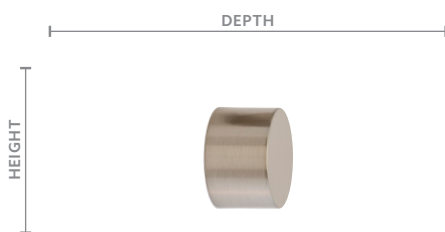

Designer Metals™ Collection Endcap: Round

Shown in Satin Nickel. Available in all colors.

Available Sizes & Dimensions

1 $\frac{3}{8}$ " ROUND
1 $\frac{1}{8}$ "D x 1 $\frac{1}{2}$ "H x 1 $\frac{1}{2}$ "W

Collection Details

Features

Sophisticated styles with striking finishes

Featuring acrylics and metals

Compatible with corresponding stationary pole

All finials compatible with corresponding
1 3/8" and 2" Estate™ rods