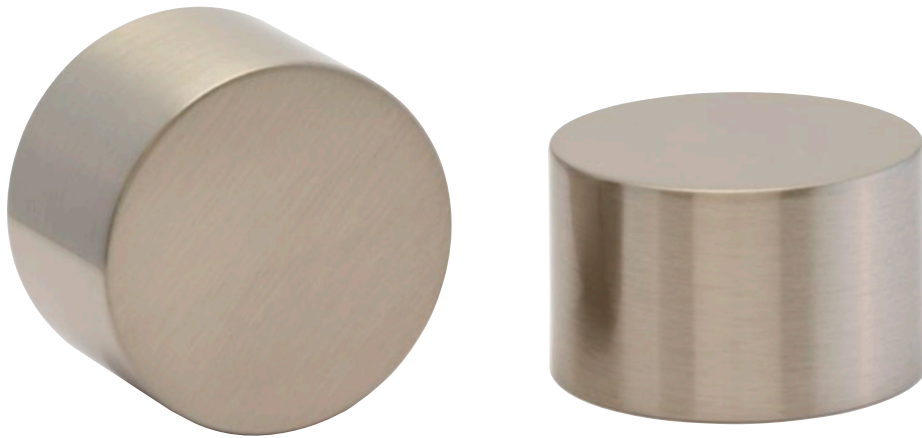

Designer Metals™ Collection

Endcap: Round

Shown in Satin Nickel. Available in all colors.

Available Sizes & Dimensions

1 $\frac{3}{8}$ " ROUND
1 $\frac{1}{8}$ "D x 1 $\frac{1}{2}$ "H x 1 $\frac{1}{2}$ "W

Collection Details

Features

Sophisticated styles with striking finishes

Featuring acrylics and metals

Compatible with corresponding stationary pole

All finials compatible with corresponding
1 3/8" and 2" Estate™ rods

Finishes