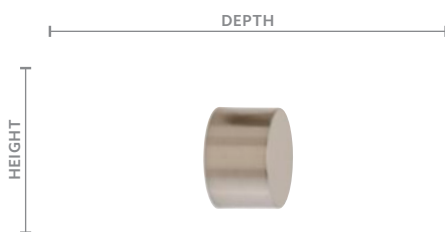

Designer Metals™ Collection

Endcap: Round

Shown in Satin Nickel. Available in all colors.

Available Sizes & Dimensions

1 $\frac{3}{8}$ " ROUND
1 $\frac{1}{8}$ "D x 1 $\frac{1}{2}$ "H x 1 $\frac{1}{2}$ "W

Collection Details

Features

Sophisticated styles with striking finishes

Featuring acrylics and metals

Compatible with corresponding stationary pole

All finials compatible with corresponding
1 3/8" and 2" Estate™ rods

Finishes