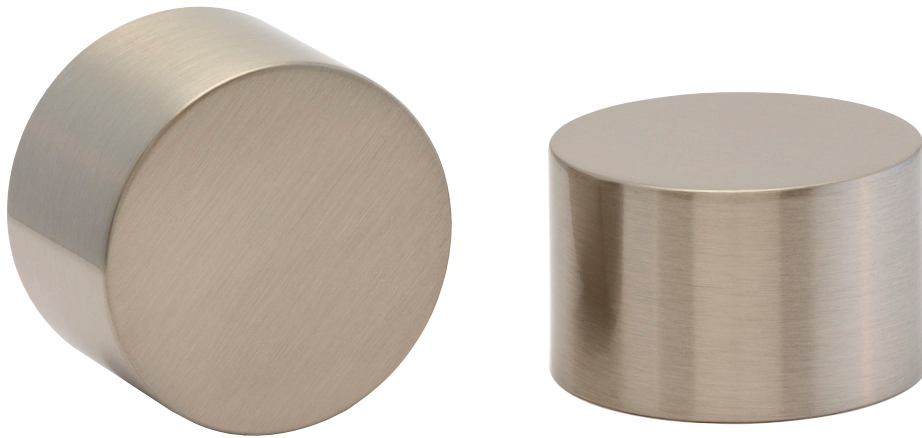

Designer Metals™ Collection Endcap: Round

Shown in Satin Nickel. Available in all colors.

Available Sizes & Dimensions

1 $\frac{3}{8}$ " ROUND
1 $\frac{1}{8}$ "D x 1 $\frac{1}{2}$ "H x 1 $\frac{1}{2}$ "W

Collection Details

Features

Sophisticated styles with striking finishes

Featuring acrylics and metals

Compatible with corresponding stationary pole

All finials compatible with corresponding
1 3/8" and 2" Estate™ rods