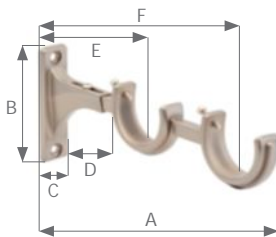

Designer Metals™ Collection Double Wall Bracket

Shown in Satin Nickel. Available in all colors.
Optional bracket extension sold separately.
See reverse for more details.

Shown in Satin Nickel. Available in all colors.

Available Sizes & Dimensions

For more information on returns and extensions, please see reverse side of this page.

1 3/8" DOUBLE WALL BRACKET

A	B	C	D	E	F
7 1/8"	3"	7/8"	2 1/8"	3"	6"
FULL EXTENSION:					
A	B	C	D	E	F
8 1/8"	-	-	3 1/8"	4"	7"

1 3/8" BRACKET EXTENSION

A	B	C
3"	1/2"	1/2"
FULL EXTENSION:		
A	B	C
4"	-	-

Collection Details

Features

Sophisticated styles with striking finishes

Compatible with corresponding stationary pole

Finishes

Polished Nickel