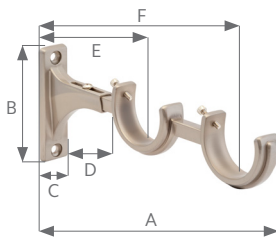

Designer Metals™ Collection Double Wall Bracket

Shown in Satin Nickel. Available in all colors.
Optional bracket extension sold separately.
See reverse for more details.

Shown in Satin Nickel. Available in all colors.

Available Sizes & Dimensions

For more information on returns and extensions, please see reverse side of this page.

1 3/8" DOUBLE WALL BRACKET

A	B	C	D	E	F
7 1/8"	3"	7/8"	2 1/8"	3"	6"
FULL EXTENSION:					
A	B	C	D	E	F
8 1/8"	-	-	3 1/8"	4"	7"

1 3/8" BRACKET EXTENSION

A	B	C
3"	1/2"	1/2"
FULL EXTENSION:		
A	B	C
4"	-	-

Collection Details

Features

Sophisticated styles with striking finishes

Compatible with corresponding stationary pole

Finishes

Polished Nickel