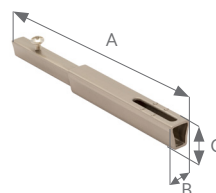

Designer Metals™ Collection Double Wall Bracket

Shown in Satin Nickel. Available in all colors.
Optional bracket extension sold separately.
See reverse for more details.

Shown in Satin Nickel. Available in all colors.

Available Sizes & Dimensions

For more information on returns and extensions, please see reverse side of this page.

1 3/8" DOUBLE WALL BRACKET

A	B	C	D	E	F
7 1/8"	3"	7/8"	2 1/8"	3"	6"
FULL EXTENSION:					
A	B	C	D	E	F
8 1/8"	-	-	3 1/8"	4"	7"

1 3/8" BRACKET EXTENSION

A	B	C
3"	1/2"	1/2"
FULL EXTENSION:		
A	B	C
4"	-	-

Collection Details

Features

Sophisticated styles with striking finishes

Compatible with corresponding stationary pole

Finishes

Polished Nickel