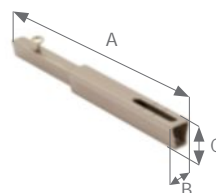

Designer Metals™ Collection Double Wall Bracket

Shown in Satin Nickel. Available in all colors.
Optional bracket extension sold separately.
See reverse for more details.

Shown in Satin Nickel. Available in all colors.

Available Sizes & Dimensions

For more information on returns and extensions, please see reverse side of this page.

1 3/8" DOUBLE WALL BRACKET

A	B	C	D	E	F
7 1/8"	3"	7/8"	2 1/8"	3"	6"
FULL EXTENSION:					
A	B	C	D	E	F
8 1/8"	-	-	3 1/8"	4"	7"

1 3/8" BRACKET EXTENSION

A	B	C
3"	1/2"	1/2"
FULL EXTENSION:		
A	B	C
4"	-	-

Collection Details

Features

Sophisticated styles with striking finishes

Compatible with corresponding stationary pole

Finishes

Polished Nickel