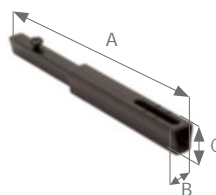

Designer Metals™ Collection Double Bypass Wall Bracket

Shown in Oil Rubbed Bronze. Available in all colors.
Optional bracket extension sold separately.
See reverse for more details.

Shown in Oil Rubbed Bronze. Available in all colors.

Available Sizes & Dimensions

For more information on returns and extensions, please see reverse side of this page.

1 3/8" DOUBLE BYPASS WALL BRACKET

A	B	C	D	E	F
7"	3"	7/8"	2 1/4"	3 1/4"	6 1/4"
FULL EXTENSION:					
A	B	C	D	E	F
8"	-	-	3 1/4"	4 1/4"	7 1/4"

1 3/8" BRACKET EXTENSION

A	B	C
3"	1/2"	1/2"
FULL EXTENSION:		
A	B	C
4"	-	-

Collection Details

Features

- Sophisticated styles with striking finishes
- Compatible with corresponding stationary pole

Finishes