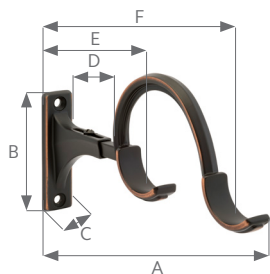

Designer Metals™ Collection Double Bypass Wall Bracket

Shown in Oil Rubbed Bronze. Available in all colors.
Optional bracket extension sold separately.
See reverse for more details.

Shown in Oil Rubbed Bronze. Available in all colors.

Available Sizes & Dimensions

For more information on returns and extensions, please see reverse side of this page.

1 3/8" DOUBLE BYPASS WALL BRACKET

A	B	C	D	E	F
7"	3"	7/8"	2 1/4"	3 1/4"	6 1/4"
FULL EXTENSION:					
A	B	C	D	E	F
8"	-	-	3 1/4"	4 1/4"	7 1/4"

1 3/8" BRACKET EXTENSION

A	B	C
3"	1/2"	1/2"
FULL EXTENSION:		
A	B	C
4"	-	-

Collection Details

Features

Sophisticated styles with striking finishes

Compatible with corresponding stationary pole

Finishes

Polished Nickel