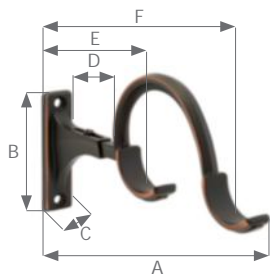

Designer Metals™ Collection Double Bypass Wall Bracket

Shown in Oil Rubbed Bronze. Available in all colors.
Optional bracket extension sold separately.
See reverse for more details.

Shown in Oil Rubbed Bronze. Available in all colors.

Available Sizes & Dimensions

For more information on returns and extensions, please see reverse side of this page.

1 3/8" DOUBLE BYPASS WALL BRACKET

A	B	C	D	E	F
7"	3"	7/8"	2 1/4"	3 1/4"	6 1/4"
FULL EXTENSION:					
A	B	C	D	E	F
8"	-	-	3 1/4"	4 1/4"	7 1/4"

1 3/8" BRACKET EXTENSION

A	B	C
3"	1/2"	1/2"
FULL EXTENSION:		
A	B	C
4"	-	-

Collection Details

Features

- Sophisticated styles with striking finishes
- Compatible with corresponding stationary pole

Finishes