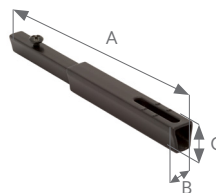

Designer Metals™ Collection Double Bypass Wall Bracket

Shown in Oil Rubbed Bronze. Available in all colors.
Optional bracket extension sold separately.
See reverse for more details.

Shown in Oil Rubbed Bronze. Available in all colors.

Available Sizes & Dimensions

For more information on returns and extensions, please see reverse side of this page.

1 3/8" DOUBLE BYPASS WALL BRACKET

A	B	C	D	E	F
7"	3"	7/8"	2 1/4"	3 1/4"	6 1/4"
FULL EXTENSION:					
A	B	C	D	E	F
8"	-	-	3 1/4"	4 1/4"	7 1/4"

1 3/8" BRACKET EXTENSION

A	B	C
3"	1/2"	1/2"
FULL EXTENSION:		
A	B	C
4"	-	-

Collection Details

Features

Sophisticated styles with striking finishes

Compatible with corresponding stationary pole

Finishes

Polished Nickel