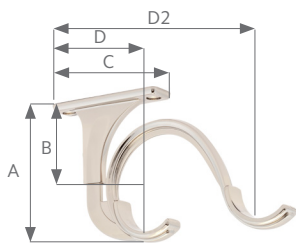

Designer Metals™ Collection Bypass Ceiling Bracket

Shown in Polished Nickel. Available in all colors.
Optional bracket extension sold separately.
See reverse for more details.

Shown in Polished Nickel. Available in all colors.

Available Sizes & Dimensions

For more information on returns and extensions, please see reverse side of this page.

1 3/8" DOUBLE BYPASS CEILING BRACKET

A	B	C	D	D2
3 1/8"	2 1/8"	3"	2 5/8"	5 5/8"
FULL EXTENSION:				
A	B	C	D	D2
4 1/8"	3 1/8"	-	-	-

1 3/8" BRACKET EXTENSION

A	B	C
3"	1/2"	1/2"
FULL EXTENSION:		
A	B	C
4"	-	-

Collection Details

Features

Sophisticated styles with striking finishes

Compatible with corresponding stationary pole

Finishes

Polished Nickel