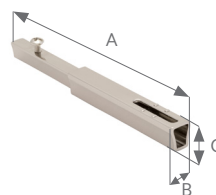

Designer Metals™ Collection Bypass Ceiling Bracket

Shown in Polished Nickel. Available in all colors.
Optional bracket extension sold separately.
See reverse for more details.

Shown in Polished Nickel. Available in all colors.

Available Sizes & Dimensions

For more information on returns and extensions, please see reverse side of this page.

1 3/8" DOUBLE BYPASS CEILING BRACKET

A	B	C	D	D2
3 1/8"	2 1/8"	3"	2 5/8"	5 5/8"
FULL EXTENSION:				
A	B	C	D	D2
4 1/8"	3 1/8"	-	-	-

1 3/8" BRACKET EXTENSION

A	B	C
3"	1/2"	1/2"
FULL EXTENSION:		
A	B	C
4"	-	-

Collection Details

Features

Sophisticated styles with striking finishes

Compatible with corresponding stationary pole

Finishes

Polished Nickel