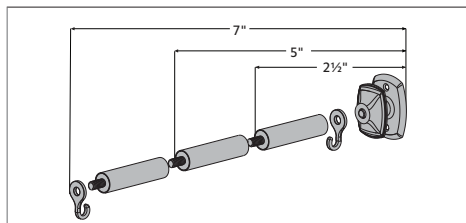

Gilded Bronze

Caramel

Post Arm Details

4½" HOLDBACK POST ARM SIZE OPTIONS

2½" - 7"

3" HOLDBACK POST ARM SIZE OPTIONS

2½" - 5"