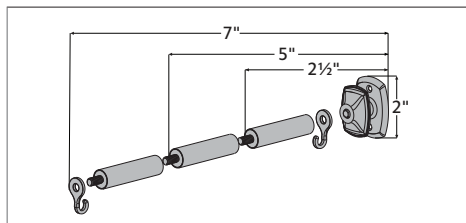

Brushed Bronze

Gilded Bronze

Caramel

Post Arm Details

4½" HOLDBACK POST ARM SIZE OPTIONS

2½" - 7"

3" HOLDBACK POST ARM SIZE OPTIONS

2½" - 5"