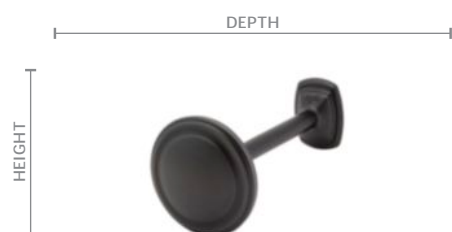

Designer Metals™ Collection Holdback: Contemporary Round

Shown in Black. Available in all colors.

Available Sizes & Dimensions

4½" HOLDBACK
8⅞"D x 4½"H x 4½"W

3" HOLDBACK
6⅞"D x 3"H x 3"W

Collection Details

Features

- Classic designs with beautiful finishes
- Compatible with all finial and pole sizes

Finishes

Polished Nickel

Satin Nickel

Antique Silver

Oil Rubbed Bronze

Black

Brushed Bronze

Gilded Bronze

Caramel

Post Arm Details

4½" HOLDBACK POST ARM SIZE OPTIONS

2½" - 7"

3" HOLDBACK POST ARM SIZE OPTIONS

2½" - 5"