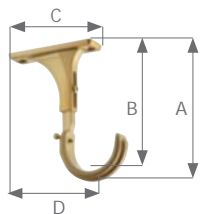

## Designer Metals™ Collection Ceiling Bracket

Shown in Brushed Bronze. Available in all colors.  
Optional bracket extension sold separately.  
See reverse for more details.

Shown in Brushed Bronze. Available in all colors.

#### 1 3/8" CEILING BRACKET

A	B	C	D
3 3/4"	2 5/8"	3"	2 7/8"
FULL EXTENSION:			
A	B	C	D
4 3/4"	3 5/8"	-	-

#### 1 3/8" BRACKET EXTENSION

A	B	C
3"	1/2"	1/2"
FULL EXTENSION:		
A	B	C
4"	-	-