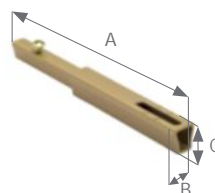

## Designer Metals™ Collection Ceiling Bracket

Shown in Brushed Bronze. Available in all colors.  
Optional bracket extension sold separately.  
See reverse for more details.

Shown in Brushed Bronze. Available in all colors.

#### 1 3/8" CEILING BRACKET

A	B	C	D
3 3/4"	2 5/8"	3"	2 7/8"
FULL EXTENSION:			
A	B	C	D
4 3/4"	3 5/8"	-	-