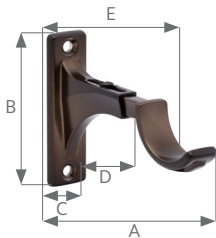

Designer Metals™ Collection
Bypass Wall Bracket

Shown in Caramel. Available in all colors.

Shown in Caramel. Available in all colors.
Optional bracket extension sold separately.
See reverse for more details.

Available Sizes & Dimensions

For more information on returns and extensions, please see reverse side of this page.

1 3/8" BYPASS WALL BRACKET

A	B	C	D	E
3 3/4"	3"	7/8"	2 1/8"	3"
FULL EXTENSION:				
A	B	C	D	E
4 3/4"	-	-	3 1/8"	4"

1 3/8" BRACKET EXTENSION

A	B	C
3"	1/2"	1/2"
FULL EXTENSION:		
A	B	C
4"	-	-

Collection Details

Features

- Sophisticated styles with striking finishes
- Compatible with corresponding stationary pole

Finishes