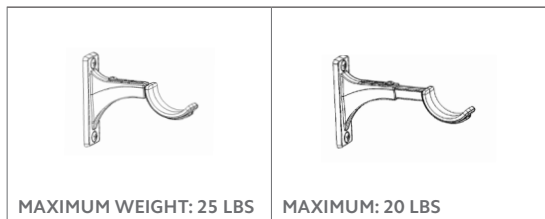

Designer Metals™ Collection
Bypass Wall Bracket

Shown in Caramel. Available in all colors.

Shown in Caramel. Available in all colors.
Optional bracket extension sold separately.
See reverse for more details.

Available Sizes & Dimensions

For more information on returns and extensions, please see reverse side of this page.

1 3/8" BYPASS WALL BRACKET

A	B	C	D	E
3 3/4"	3"	7/8"	2 1/8"	3"
FULL EXTENSION:				
A	B	C	D	E
4 3/4"	-	-	3 1/8"	4"

1 3/8" BRACKET EXTENSION

A	B	C
3"	1/2"	1/2"
FULL EXTENSION:		
A	B	C
4"	-	-

Collection Details

Features

- Sophisticated styles with striking finishes
- Compatible with corresponding stationary pole

Finishes

Extension Details

WALL BRACKET

NOT EXTENDED

BRACKET EXTENDED

WALL BRACKET WITH OPTIONAL EXTENSION

EXTENSION NOT EXTENDED

EXTENSION EXTENDED