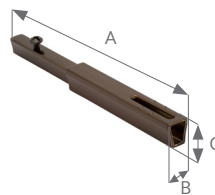

Designer Metals™ Collection
Bypass Wall Bracket

Shown in Caramel. Available in all colors.

Shown in Caramel. Available in all colors.
Optional bracket extension sold separately.
See reverse for more details.

Available Sizes & Dimensions

For more information on returns and extensions, please see reverse side of this page.

1 3/8" BYPASS WALL BRACKET

A	B	C	D	E
3 3/4"	3"	7/8"	2 1/8"	3"
FULL EXTENSION:				
A	B	C	D	E
4 3/4"	-	-	3 1/8"	4"

1 3/8" BRACKET EXTENSION

A	B	C
3"	1/2"	1/2"
FULL EXTENSION:		
A	B	C
4"	-	-

Collection Details

Features

- Sophisticated styles with striking finishes
- Compatible with corresponding stationary pole

Finishes