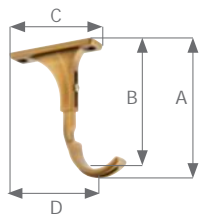

Designer Metals™ Collection Bypass Ceiling Bracket

Shown in Gilded Bronze. Available in all colors.
Optional bracket extension sold separately.
See reverse for more details.

Shown in Gilded Bronze. Available in all colors.

Available Sizes & Dimensions

For more information on returns and extensions, please see reverse side of this page.

1 3/8" BYPASS CEILING BRACKET

| A | B | C | D |
|-----------------|--------|----|----|
| 3 5/8" | 2 5/8" | 3" | 3" |
| FULL EXTENSION: | | | |
| A | B | C | D |
| 4 5/8" | 3 5/8" | - | - |

1 3/8" BRACKET EXTENSION

| A | B | C |
|-----------------|------|------|
| 3" | 1/2" | 1/2" |
| FULL EXTENSION: | | |
| A | B | C |
| 4" | - | - |

Collection Details

Features

Sophisticated styles with striking finishes