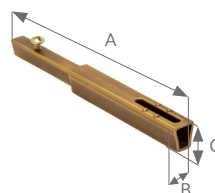

## Designer Metals™ Collection Bypass Ceiling Bracket

Shown in Gilded Bronze. Available in all colors.  
Optional bracket extension sold separately.  
See reverse for more details.

Shown in Gilded Bronze. Available in all colors.

#### 1 3/8" BYPASS CEILING BRACKET

| A               | B      | C  | D  |
|-----------------|--------|----|----|
| 3 5/8"          | 2 5/8" | 3" | 3" |
| FULL EXTENSION: |        |    |    |
| A               | B      | C  | D  |
| 4 5/8"          | 3 5/8" | -  | -  |

#### 1 3/8" BRACKET EXTENSION

| A               | B    | C    |
|-----------------|------|------|
| 3"              | 1/2" | 1/2" |
| FULL EXTENSION: |      |      |
| A               | B    | C    |
| 4"              | -    | -    |