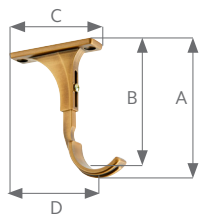

## Designer Metals™ Collection Bypass Ceiling Bracket

Shown in Gilded Bronze. Available in all colors.  
Optional bracket extension sold separately.  
See reverse for more details.

Shown in Gilded Bronze. Available in all colors.

### Available Sizes & Dimensions

For more information on returns and extensions, please see reverse side of this page.

#### 1 3/8" BYPASS CEILING BRACKET

| A               | B      | C  | D  |
|-----------------|--------|----|----|
| 3 5/8"          | 2 5/8" | 3" | 3" |
| FULL EXTENSION: |        |    |    |
| A               | B      | C  | D  |
| 4 5/8"          | 3 5/8" | -  | -  |

#### 1 3/8" BRACKET EXTENSION

| A               | B    | C    |
|-----------------|------|------|
| 3"              | 1/2" | 1/2" |
| FULL EXTENSION: |      |      |
| A               | B    | C    |
| 4"              | -    | -    |