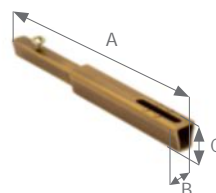

Designer Metals™ Collection Bypass Ceiling Bracket

Shown in Gilded Bronze. Available in all colors.
Optional bracket extension sold separately.
See reverse for more details.

Shown in Gilded Bronze. Available in all colors.

Available Sizes & Dimensions

For more information on returns and extensions, please see reverse side of this page.

1 3/8" BYPASS CEILING BRACKET

| A | B | C | D |
|-----------------|--------|----|----|
| 3 5/8" | 2 5/8" | 3" | 3" |
| FULL EXTENSION: | | | |
| A | B | C | D |
| 4 5/8" | 3 5/8" | - | - |

1 3/8" BRACKET EXTENSION

| A | B | C |
|-----------------|------|------|
| 3" | 1/2" | 1/2" |
| FULL EXTENSION: | | |
| A | B | C |
| 4" | - | - |

Collection Details

Features

Sophisticated styles with striking finishes