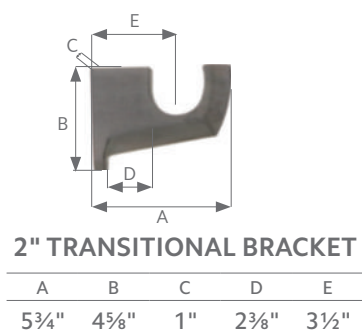

Buckingham® Collection Transitional Brackets

(T-B) Shown in 2" Slate, 3" Shimmer, 1 3/8" Ornate. Available in all colors.

Available Sizes & Dimensions

Collection Details

Features

Handcrafted in the USA

Hand finished in exquisite detail