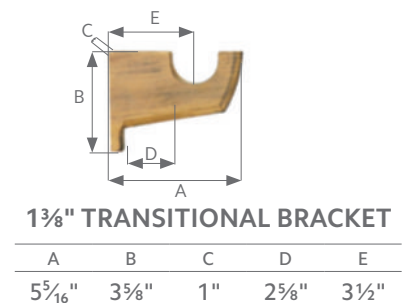

Buckingham® Collection Transitional Brackets

(T-B) Shown in 2" Slate, 3" Shimmer, 1 3/8" Ornate. Available in all colors.

Available Sizes & Dimensions

Collection Details

Features

Handcrafted in the USA

Hand finished in exquisite detail