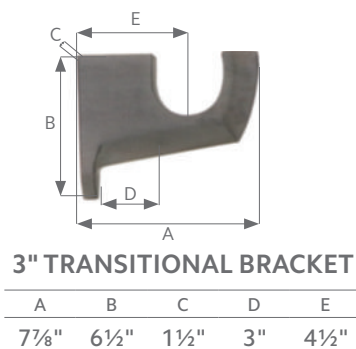

Buckingham® Collection Transitional Brackets

(T-B) Shown in 2" Slate, 3" Shimmer, 1 3/8" Ornate. Available in all colors.

Available Sizes & Dimensions

Collection Details

Features

Handcrafted in the USA

Hand finished in exquisite detail

Compatible with corresponding stationary pole

Buckingham® is a custom made product,
for this reason returns are not accepted

Finishes

Moonglow

Sterling

Old World White

Venetian

Camden