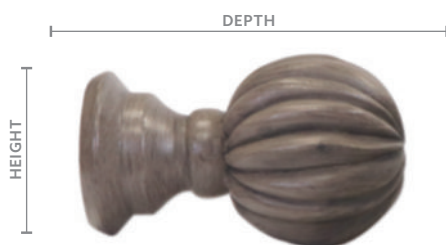

Buckingham[®]Collection
Finial: Twisted Ball

Shown in Camden. Available in all colors.

Available Sizes & Dimensions

3" TWISTED BALL
8"D x 4½"H x 4½"W

2" TWISTED BALL
5¾"D x 3½"H x 3½"W

1¾" TWISTED BALL
4½"D x 2¾"H x 2¾"W

Collection Details

Features

Handcrafted in the USA

Hand finished in exquisite detail

Compatible with corresponding stationary pole

All finials compatible with corresponding 1 3/8" and 2" Estate™ rods

Buckingham® is a custom made product, for this reason returns are not accepted