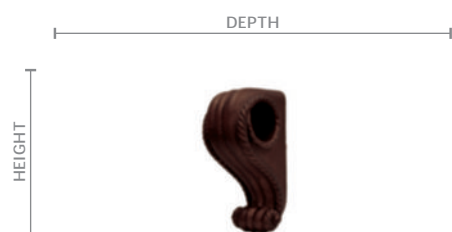

Buckingham[®]Collection Scarfholder: Decorative Rope

Shown in Dark Walnut. Available in all colors.

Available Sizes & Dimensions

Can be used with 1 $\frac{3}{8}$ " or 2" poles.

DECORATIVE ROPE SCARFHOLDER
4 $\frac{1}{2}$ "D x 8 $\frac{1}{2}$ "H x 3 $\frac{1}{2}$ "W